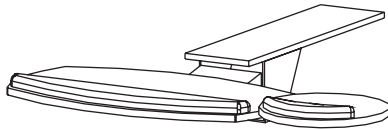

CAT. NO **RKB30**

DESCRIPTION Keyboard Tray w/ Mouse Tray