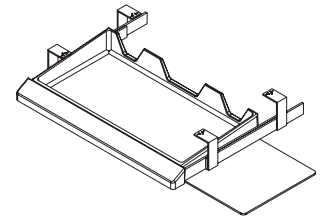

CAT. NO **RKB50**

DESCRIPTION Keyboard Tray w/ Mouse Tray