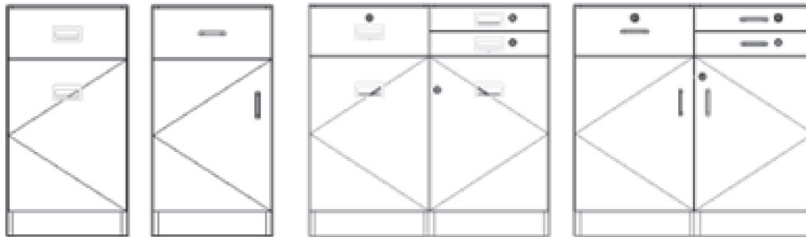

Pulls

CAT. NO

DP040

DP120

DESCRIPTION

Wire Pulls

- 96mm centers
- Overall 4-3/32" long
- 5/16" diameter

Finishes:

- Brushed Chrome (DP050)
- Bright Chrome (DP060)
- Brushed Nickel (DP070)
- Stainless Steel (DP190)
- Painted (DP170)

Aluminum D Pull

- 4" wide

Flush Metal Pull – Black

Standard Pull and Lock Locations