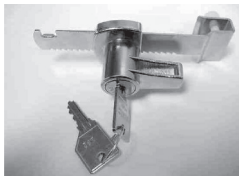

DS170
Full Extension 150 lbs. Ball Bearing Drawer Slide, Soft Closing

- Side mounted
- 150 lb. load rating
- Zinc plated
- Recommended for drawers up to 30" wide

Locks

CAT. NO LK010
DESCRIPTION Cabinet Lock

- Disc tumbler lock with cam
- Removable core lock system
- Bright chrome

LK030
5-Pin Cabinet Lock

LK040
5-Pin Dead Bolt

CAT. NO LK020
DESCRIPTION Sliding Glass Door Lock

- Bright chrome

LK050
3-Point Lock

- Provides locking at top, bottom and centre for tall cabinets.
- Bright chrome

LK060
Plunger Lock

- Provides locking for solid or framed sliding doors
- Bright chrome

CAT. NO MC010
DESCRIPTION Magnetic Catch