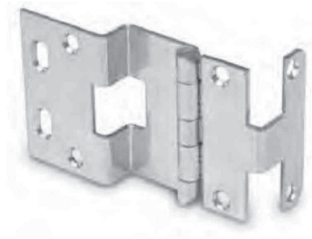

Contents

Pulls.....	CH-2
Hinges	CH-3
Slides.....	CH-3
Locks	CH-4
Miscellaneous.....	CH-5
Wood Cabinet Hardware Index	CH-6

Pulls

CAT. NO

DP040

DP120

DESCRIPTION

Wire Pulls

- 96mm centers
- Overall 4-3/32" long
- 5/16" diameter

Finishes:

- Brushed Chrome (DP050)
- Bright Chrome (DP060)
- Brushed Nickel (DP070)
- Stainless Steel (DP190)
- Painted (DP170)

Aluminum D Pull

- 4" wide

Flush Metal Pull – Black

Standard Pull and Lock Locations

Hinges and Slides

CAT. NO
DESCRIPTION

- 5-Knuckle Hinge**
- Hospital tips
 - Finishes:
 - Stainless Steel (HH010)
 - Painted (HH020)
 - Brushed Chrome (HH040)

CAT. NO
DESCRIPTION

- 3-Knuckle Hinge**
- Semi-concealed style with six-way adjustment
 - Nickel plated finish
 - Lifetime warranty

DS100
Full Extension 100 lbs. Ball Bearing Drawer Slide

- Side mounted
- 100 lb. load rating
- Zinc plated
- Manual Closing