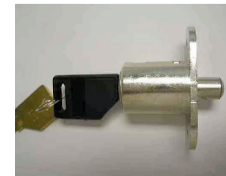

- Disc tumbler lock with cam
- Removable core lock system
- Bright chrome

LK030
5-Pin Cabinet Lock

LK040
5-Pin Dead Bolt

CAT. NO LK020
DESCRIPTION Sliding Glass Door Lock

- Bright chrome

LK050
3-Point Lock

- Provides locking at top, bottom and centre for tall cabinets.
- Bright chrome

LK060
Plunger Lock

- Provides locking for solid or framed sliding doors
- Bright chrome

CAT. NO MC010
DESCRIPTION Magnetic Catch

- Includes metal base plate

RC010
Metal Roller Catch

EC010
Elbow Catch

CAT. NO CP200
DESCRIPTION Catch for Tall Doors with Chain Pull

CS010
Chain Stop

Miscellaneous

CAT. NO SC220

DESCRIPTION Metal Shelf Clip
 • Nickel plated steel "L" shaped clip