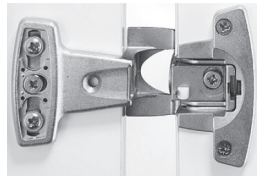

- 96mm centers
- Overall 4-3/32" long
- 5/16" diameter

Finishes:

- Brushed Chrome (DP050)
- Bright Chrome (DP060)
- Brushed Nickel (DP070)
- Stainless Steel (DP190)
- Painted (DP170)

Aluminum D Pull

- 4" wide

Flush Metal Pull – Black

Standard Pull and Lock Locations

Hinges and Slides

CAT. NO
DESCRIPTION

- 5-Knuckle Hinge**
- Hospital tips
 - Finishes:
 - Stainless Steel (HH010)
 - Painted (HH020)
 - Brushed Chrome (HH040)

HH050
Concealed Hinge

- Self-closing European style hinge with six-way adjustment
- 170° swing
- Lifetime warranty

HH060
Concealed Hinge, Soft-closing

- Soft-closing European style hinge with six-way adjustment
- * 110° swing
- * Lifetime warranty

CAT. NO
DESCRIPTION

- 3-Knuckle Hinge**
- Semi-concealed style with six-way adjustment
 - Nickel plated finish
 - Lifetime warranty

DS100
Full Extension 100 lbs. Ball Bearing Drawer Slide

- Side mounted
- 100 lb. load rating
- Zinc plated
- Manual Closing