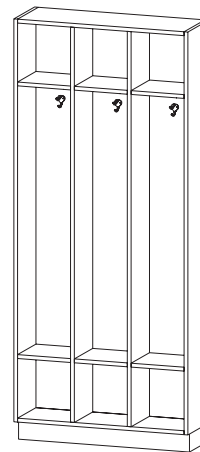

Z4130

Three Student Locker

- Includes three HK710 back mounted coat hook
- Fixed upper and lower shelves

60 | 66 | 72 | 78 | 84 | 86
88 | 90

12 | 14 | 16 | 19 | 22

36 | 39 | 42 | 45 | 48