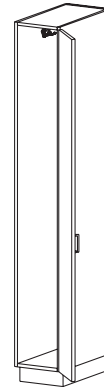

**HEIGHT** 72 | 78 | 84 | 86 | 88 | 90

**DEPTH** 13 | 15 | 17 | 20 | 23 inc. doors

**WIDTH** 12 | 15 | 18

• Alternate hook options possible are numbers 0-8. Please see page LK-2 for details.  
• All Fixed Locker Shelf Thickness is Nominal 3/4"