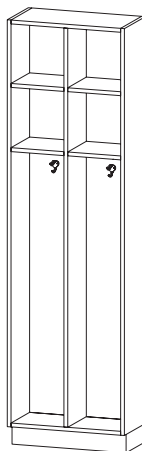

**CAT. NO Z4210**

**DESCRIPTION** **Single Student Locker**

- Includes one HK710 back mounted coat hook
- Fixed upper shelves

**HEIGHT** 60 | 66 | 72 | 78 | 84 | 86  
88 | 90

**DEPTH** 12 | 14 | 16 | 19 | 22

**WIDTH** 12 | 15 | 18

**Z4220**

**Two Student Locker**

- Includes two HK710 back mounted coat hook
- Fixed upper shelves

60 | 66 | 72 | 78 | 84 | 86  
88 | 90

12 | 14 | 16 | 19 | 22

24 | 27 | 30 | 33 | 36

**Z4230**