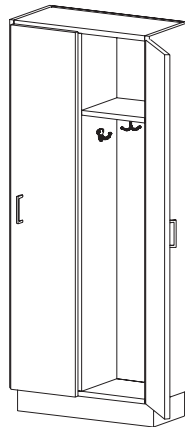

**DEPTH** 12 | 14 | 16 | 19 | 22

**WIDTH** 36 | 39 | 42 | 45 | 48

**CAT. NO** **Z4040**
**Four Student Locker**

- Includes four HK710 back mounted coat hooks
- Fixed upper shelves

**HEIGHT** 48 | 54 | 60 | 66 | 72 | 78  
84 | 86 | 88 | 90

**DEPTH** 12 | 14 | 16 | 19 | 22

**WIDTH** 48

- Upper compartment inside height is 11.68" and remains fixed regardless of cabinet height.
- Alternate hook options possible are numbers 0-9. Please see page LK-2 for details.