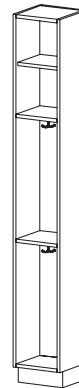

Z3310

DESCRIPTION **Two Student Locker**

- Includes one HK800 shelf mounted coat hook in the middle and lower compartment
- Upper full width compartment has one adjustable shelf

HEIGHT 72 | 78 | 84 | 86 | 88 | 90 | 95

DEPTH 12 | 14 | 16 | 19 | 22

WIDTH 12 | 15 | 18

- Lower two compartments (from bottom up) inside heights are 28.06" and 26.95" and remain fixed regardless of cabinet height.
- Alternate hook options possible are numbers 0-8. Please see page LK-2 for details.