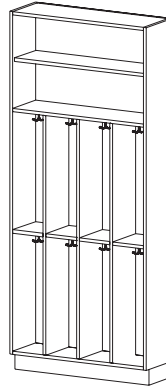

CAT. NO **Z3340**

DESCRIPTION **Eight Student Locker**

- Includes one HK800 shelf mounted coat hook in each middle and lower compartment
- Upper full width compartment has one adjustable shelf

HEIGHT 72 | 78 | 84 | 86 | 88 | 90 | 95

DEPTH 12 | 14 | 16 | 19 | 22

WIDTH 48