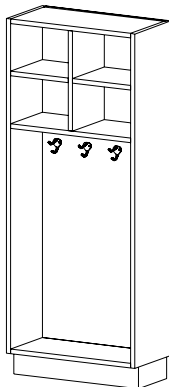

CAT. NO **Z3220**

DESCRIPTION **Four Student Locker**

- Includes four HK710 back mounted hooks in lower compartment
- Fixed upper shelves
- One fixed partition

HEIGHT 60 | 66 | 72 | 78 | 84 | 86 | 88 | 90

DEPTH 12 | 14 | 16 | 19 | 22

WIDTH 24 | 27 | 30 | 33 | 36