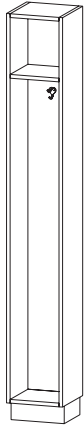

Tall Lockers