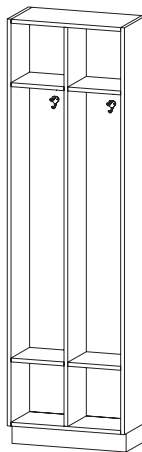

**DEPTH** 12 | 14 | 16 | 19 | 22

**WIDTH** 48

- Upper compartment inside height is 11.68" and remains fixed regardless of cabinet height.
- Alternate hook options possible are numbers 0-9. Please see page LK-2 for details.

**DEPTH** 13 | 15 | 17 | 20 | 23 inc. doors

**WIDTH** 48

- Upper compartment inside heights are 11.68" and remain fixed regardless of cabinet height.
- Alternate hook options possible are numbers 0-7 & 9. Please see page LK-2 for details.
- All Fixed Locker Shelf Thickness is Nominal 3/4"

# Tall Lockers (cont'd)

**CAT. NO Z4110**

**DESCRIPTION** **Single Student Locker**

- Includes one HK710 back mounted coat hook
- Fixed upper and lower shelves

**HEIGHT** 60 | 66 | 72 | 78 | 84 | 86  
88 | 90

**DEPTH** 12 | 14 | 16 | 19 | 22

**WIDTH** 12 | 15 | 18

**Z4120**

**Two Student Locker**

- Includes two HK710 back mounted coat hook
- Fixed upper and lower shelves

60 | 66 | 72 | 78 | 84 | 86  
88 | 90

12 | 14 | 16 | 19 | 22