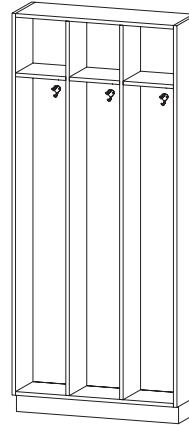

Tall Lockers