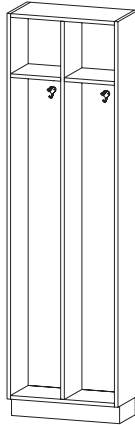

Tall Lockers