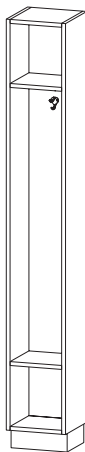

Tall Lockers (cont'd)

CAT. NO Z4110

DESCRIPTION **Single Student Locker**

- Includes one HK710 back mounted coat hook
- Fixed upper and lower shelves

HEIGHT 60 | 66 | 72 | 78 | 84 | 86
88 | 90

DEPTH 12 | 14 | 16 | 19 | 22

WIDTH 12 | 15 | 18