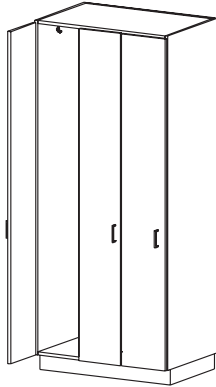

Tall Lockers (cont'd)

CAT. NO **Z6610** (hinged L) **Z6620** (hinged R)

DESCRIPTION **Three Student Locker**

- Includes one HK800 shelf mounted coat hook and two HK820 side mounted coat hooks in each compartment
- Three hinged doors

HEIGHT 48 | 54 | 60 | 66 | 72 | 78 | 84 | 86 | 88 90

DEPTH 13 | 15 | 17 | 20 | 23 inc. doors

WIDTH 36 | 39 | 42 | 45 | 48

- Alternate hook options possible are numbers 0-7, 9. Please see page LK-2 for details.