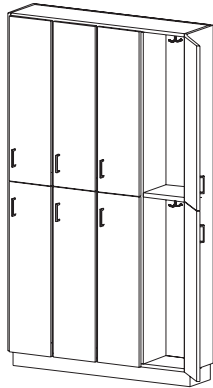

CAT. NO **Z9710** (hinged L) **Z9720** (hinged R)

DESCRIPTION **Eight Student Locker**

- Includes one HK800 shelf mounted coat hook in each compartment
- Fixed shelf at or near center
- Eight hinged doors

HEIGHT 72 | 78 | 84 | 86 | 88 | 90

DEPTH 13 | 15 | 17 | 20 | 23 inc. doors

WIDTH 12 | 15 | 18

• Alternate hook options possible are numbers 0-8. Please see page LK-2 for details.
• All Fixed Locker Shelf Thickness is Nominal 3/4"