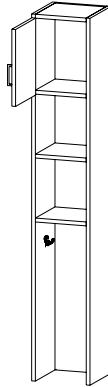

Wall Mount Lockers (cont'd)

CAT. NO **Y4410** (Hinged L) **Y4420** (Hinged R)

DESCRIPTION **Multi-Student Locker**

- Includes two HK820 wall mount coat hooks
- Fixed upper shelf
- Upper storage w/hinged door

HEIGHT 72 | 78 | 84 | 90

DEPTH 13 | 15 | 17 including doors

WIDTH 12 | 15 | 18