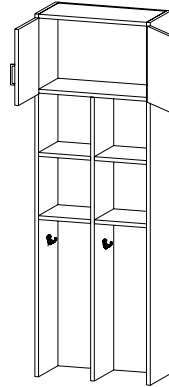

**HEIGHT** 30 | 32 | 36 | 42 | 48 | 54 | 60

**DEPTH** 12 | 14 | 16

**WIDTH** 48

- Alternate hook options possible are numbers 0-8. Please see page LK-2 for details.
- All Fixed Locker Shelf Thickness is Nominal 3/4"

# Wall Mount Lockers (cont'd)

**CAT. NO** **Y4410** (Hinged L) **Y4420** (Hinged R)

**DESCRIPTION** **Multi-Student Locker**

- Includes two HK820 wall mount coat hooks
- Fixed upper shelf
- Upper storage w/hinged door

**HEIGHT** 72 | 78 | 84 | 90

**DEPTH** 13 | 15 | 17 including doors

**WIDTH** 12 | 15 | 18

**Y4400**

**Multi-Student Locker**

- Includes four HK820 side mounted coat hooks
- Fixed upper shelf
- Upper storage w/hinged doors

72 | 78 | 84 | 90

13 | 15 | 17 including doors

24 | 27 | 30

- Upper three compartment inside heights (from top down) are 14.20", 11.83" & 11.83" and remain fixed regardless of cabinet height.
- Alternate hook options possible are numbers 0-4, 6-9. Please see page LK-2 for details.