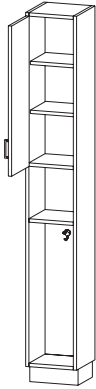

Tall Lockers (cont'd)