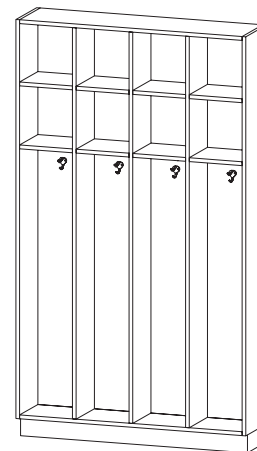

Z4240

Four Student Locker

- Includes four HK710 back mounted coat hook
- Fixed upper shelves

60 | 66 | 72 | 78 | 84 | 86
88 | 90

12 | 14 | 16 | 19 | 22

48

- Upper two compartments (from top down) inside heights are 11.68" and 11.83" and remains fixed regardless of cabinet height.
- Alternate hook options possible are numbers 0-9. Please see page LK-2 for details.
- *All Fixed Locker Shelf Thickness is Nominal 3/4"