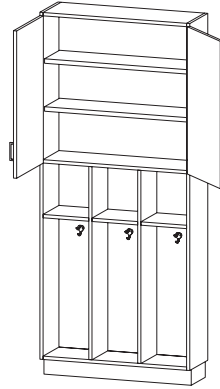

Tall Lockers (cont'd)