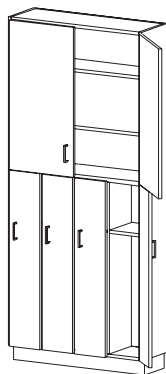

CAT. NO **Z6880** (hinged L) **Z6890** (hinged R)

DESCRIPTION **Four Student Locker**

- Includes one HK710 back mounted hooks in each lower compartment
- Two adjustable shelves in upper compartment
- Six fixed doors

HEIGHT 72 | 78 | 84 | 86 | 88 | 90

DEPTH 13 | 15 | 17 | 20 | 23 inc. doors

WIDTH 48

- Lower two compartments (from bottom up) inside heights are 29.32" and 11.83" and remain fixed regardless of cabinet height.
- Alternate hook options possible are numbers 0-9. Please see page LK-2 for details.
- All Fixed Locker Shelf Thickness is Nominal 3/4".