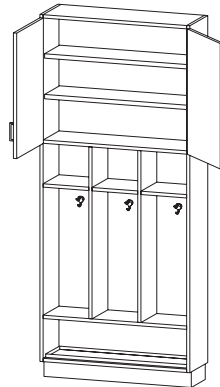

13 | 15 | 17 | 20 | 23 inc. doors

**WIDTH**

12 | 15 | 18

24

36

48

- Lower two compartments (from bottom up) inside heights are 31.83" and 11.84" and remains fixed regardless of cabinet height.
- Alternate hook options possible are numbers 0-9. Please see page LK-2 for details.
- 72" and 78" lockers above have 1 adjustable shelf. 84", 86", 88", and 90" lockers above have 2 adjustable shelves and 95" lockers above have 3 adjustable shelves.