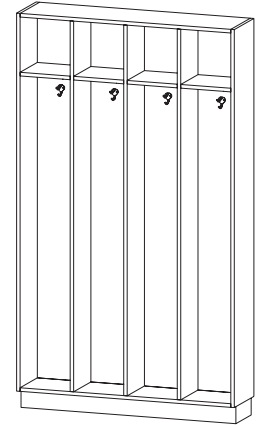

Tall Lockers