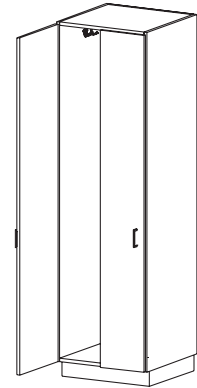

CAT. NO **Z6510** (hinged L) **Z6520** (hinged R)

DESCRIPTION **Two Student Locker**

- Includes one HK800 shelf mounted coat hook and two HK820 side mounted coat hooks
- Two hinged doors

HEIGHT 48 | 54 | 60 | 66 | 72 | 78 | 84 | 86 | 88 | 90

DEPTH 13 | 15 | 17 | 20 | 23 inc. doors

WIDTH 24 | 27 | 30 | 33 | 36