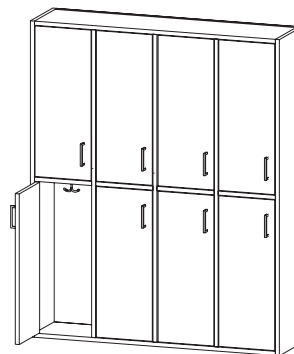

Y9710 (Hinged L) **Y9720** (Hinged R)

Eight Student Locker

- Eight compartments with hinged inset doors
- Includes eight HK800 ceiling mount double coat hooks

58 | 60 | 66 | 72

13 | 15 | 17 including doors

36 | 39 | 42 | 45 | 48

- Alternate hook options possible are numbers 0-8. Please see page LK-2 for details.
- *All Fixed Locker Shelf Thickness is Nominal 3/4"