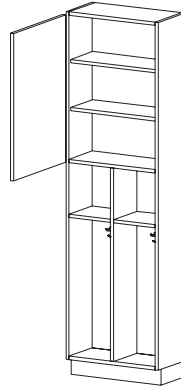

Tall Lockers (cont'd)