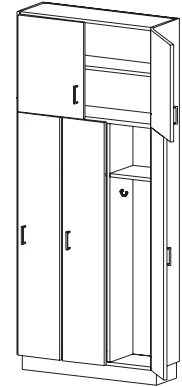

CAT. NO **Z6230** (hinged L) **Z6240** (hinged R)

DESCRIPTION **Three Student Locker**

- Includes two HK810 side mounted coat hooks in each lower compartment
- Upper compartment has one adjustable shelf
- Five hinged doors

HEIGHT 78 | 84 | 86 | 88 | 90 | 95

DEPTH 13 | 15 | 17 | 20 | 23 inc. doors

WIDTH 36

- Lower two compartments (from bottom up) inside heights are 43.18" and 11.83" and remain fixed regardless of cabinet height.
- Alternate hook options possible are numbers 0-3 and 5-9. Please see page LK-2 for details.