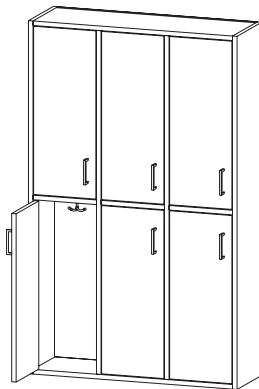

**HEIGHT** 72 | 78 | 84 | 90

**DEPTH** 13 | 15 | 17 including doors

**WIDTH** 12 | 15 | 18

**Y4400**

**Multi-Student Locker**

- Includes four HK820 side mounted coat hooks
- Fixed upper shelf
- Upper storage w/hinged doors

72 | 78 | 84 | 90

13 | 15 | 17 including doors

24 | 27 | 30

- Upper three compartment inside heights (from top down) are 14.20", 11.83" & 11.83" and remain fixed regardless of cabinet height.
- Alternate hook options possible are numbers 0-4, 6-9. Please see page LK-2 for details.