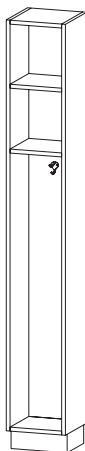

CAT. NO Z4210

DESCRIPTION **Single Student Locker**

- Includes one HK710 back mounted coat hook
- Fixed upper shelves

HEIGHT 60 | 66 | 72 | 78 | 84 | 86
88 | 90

DEPTH 12 | 14 | 16 | 19 | 22

WIDTH 12 | 15 | 18