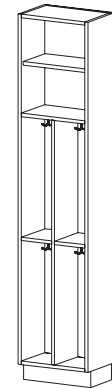

Z3320

DESCRIPTION **Four Student Locker**

- Includes one HK800 shelf mounted coat hook in each middle and lower compartment
- Upper full width compartment has one adjustable shelf

HEIGHT 72 | 78 | 84 | 86 | 88 | 90 | 95

DEPTH 12 | 14 | 16 | 19 | 22

WIDTH 24 | 27 | 30 | 33 | 36

- Lower two compartments (from bottom up) inside heights are 28.06" and 26.95" and remain fixed regardless of cabinet height.
- Alternate hook options possible are numbers 0-8. Please see page LK-2 for details.

- All Fixed Locker Shelf Thickness is Nominal 3/4"