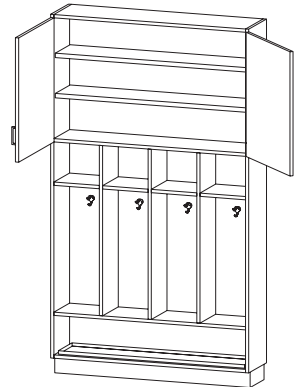

13 | 15 | 17 | 20 | 23 inc. doors

**WIDTH**

12 | 15 | 18

24

36

48

- Lower two compartments (from bottom up) inside heights are 31.83" and 11.84" and remains fixed regardless of cabinet height.
- Alternate hook options possible are numbers 0-9. Please see page LK-2 for details.
- 72" and 78" lockers above have 1 adjustable shelf. 84", 86", 88", and 90" lockers above have 2 adjustable shelves and 95" lockers above have 3 adjustable shelves.