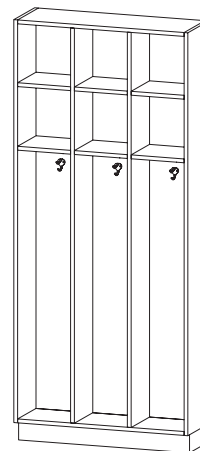

**WIDTH** 12 | 15 | 18

**Z4220**

**Two Student Locker**

- Includes two HK710 back mounted coat hook
- Fixed upper shelves

60 | 66 | 72 | 78 | 84 | 86  
88 | 90

12 | 14 | 16 | 19 | 22

24 | 27 | 30 | 33 | 36

**Z4230**