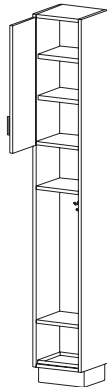

72 | 78 | 84 | 90

13 | 15 | 17 including doors

24 | 27 | 30

- Upper three compartment inside heights (from top down) are 14.20", 11.83" & 11.83" and remain fixed regardless of cabinet height.
- Alternate hook options possible are numbers 0-4, 6-9. Please see page LK-2 for details.

**DEPTH** 12 | 14 | 16 | 19 | 22

**WIDTH** 48

- Upper compartment inside height is 11.68" and remains fixed regardless of cabinet height.
- Alternate hook options possible are numbers 0-9. Please see page LK-2 for details.

72 | 78 | 84 | 86 | 88 | 90 | 95

72 | 78 | 84 | 86 | 88 | 90 | 95

72 | 78 | 84 | 86 | 88 | 90 | 95

**DEPTH**

13 | 15 | 17 | 20 | 23 inc. doors

13 | 15 | 17 | 20 | 23 inc. doors

13 | 15 | 17 | 20 | 23 inc. doors

13 | 15 | 17 | 20 | 23 inc. doors

**WIDTH**

12 | 15 | 18

24

36

48

- Lower two compartments (from bottom up) inside heights are 31.83" and 11.84" and remains fixed regardless of cabinet height.
- Alternate hook options possible are numbers 0-9. Please see page LK-2 for details.
- 72" and 78" lockers above have 1 adjustable shelf. 84", 86", 88", and 90" lockers above have 2 adjustable shelves and 95" lockers above have 3 adjustable shelves.