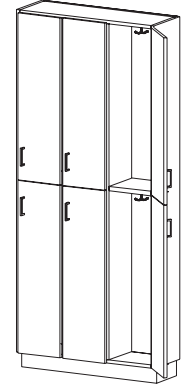

CAT. NO **Z9610** (hinged L) **Z9620** (hinged R)

DESCRIPTION **Six Student Locker**

- Includes one HK800 shelf mounted coat hook in each compartment
- Fixed shelf at or near center
- Six hinged doors

HEIGHT 72 | 78 | 84 | 86 | 88 | 90

DEPTH 13 | 15 | 17 | 20 | 23 inc. doors

WIDTH 36 | 39 | 42 | 45 | 48

• Alternate hook options possible are numbers 0-8. Please see page LK-2 for details.