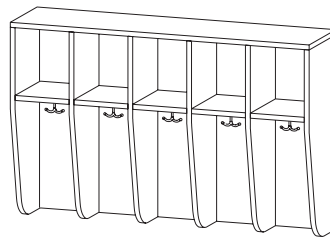

**HEIGHT** 30 | 32 | 36 | 42 | 48 | 54 | 60

**DEPTH** 12 | 14 | 16

**WIDTH** 18 | 24 | 27 | 30 | 33 | 36

**CAT. NO** **Y8320** (fin. top) **Y8220** (stndrd. top)

**DESCRIPTION** **Three Student Locker**

- Includes three HK800 ceiling mount double coat hooks
- Fixed upper shelf
- Radiused end panels

**HEIGHT** 30 | 32 | 36 | 42 | 48 | 54 | 60

**DEPTH** 12 | 14 | 16

**WIDTH** 27 | 30 | 33 | 36 | 39 | 42 | 45 | 48

- Y8200 and Y8300 series lockers: upper compartment inside height is 10.42" and remains fixed regardless of cabinet height.
- Alternate hook options possible are numbers 0-8. Please see page LK-2 for details.