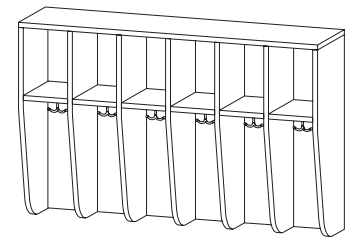

**HEIGHT** 30 | 32 | 36 | 42 | 48 | 54 | 60

**DEPTH** 12 | 14 | 16

**WIDTH** 18 | 24 | 27 | 30 | 33 | 36

**CAT. NO** **Y8320** (fin. top) **Y8220** (stndrd. top)

**DESCRIPTION** **Three Student Locker**

- Includes three HK800 ceiling mount double coat hooks
- Fixed upper shelf
- Radiused end panels

**HEIGHT** 30 | 32 | 36 | 42 | 48 | 54 | 60

**DEPTH** 12 | 14 | 16

**WIDTH** 27 | 30 | 33 | 36 | 39 | 42 | 45 | 48

- Y8200 and Y8300 series lockers: upper compartment inside height is 10.42" and remains fixed regardless of cabinet height.
- Alternate hook options possible are numbers 0-8. Please see page LK-2 for details.