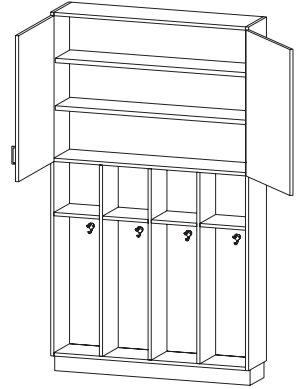

Tall Lockers (cont'd)