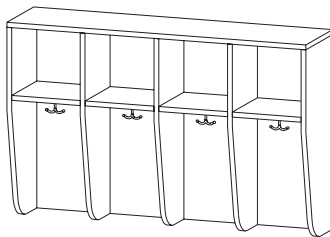

**HEIGHT** 30 | 32 | 36 | 42 | 48 | 54 | 60

**DEPTH** 12 | 14 | 16

**WIDTH** 18 | 24 | 27 | 30 | 33 | 36

**CAT. NO** **Y8320** (fin. top) **Y8220** (stndrd. top)

**DESCRIPTION** **Three Student Locker**

- Includes three HK800 ceiling mount double coat hooks
- Fixed upper shelf
- Radiused end panels

**HEIGHT** 30 | 32 | 36 | 42 | 48 | 54 | 60

**DEPTH** 12 | 14 | 16

**WIDTH** 27 | 30 | 33 | 36 | 39 | 42 | 45 | 48

- Y8200 and Y8300 series lockers: upper compartment inside height is 10.42" and remains fixed regardless of cabinet height.
- Alternate hook options possible are numbers 0-8. Please see page LK-2 for details.