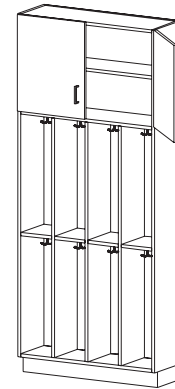

CAT. NO **Z3500**

DESCRIPTION **Eight Student Locker**

- Includes one HK800 shelf mounted coat hook in each middle and lower compartment
- Upper full width compartment has one adjustable shelf and two doors

HEIGHT 78 | 84 | 86 | 88 | 90 | 95

DEPTH 13 | 15 | 17 | 20 | 23 inc. doors

WIDTH 48

- Lower two compartments (from bottom up) inside heights are 28.06" and 26.95" and remain fixed regardless of cabinet height.
- Alternate hook options possible are numbers 0-8. Please see page LK-2 for details.
- All Fixed Locker Shelf Thickness is Nominal 3/4".