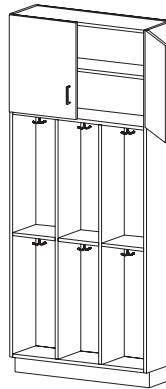

CAT. NO **Z3400**

DESCRIPTION **Six Student Locker**

- Includes one HK800 shelf mounted coat hook in each middle and lower compartment
- Upper full width compartment has one adjustable shelf and two doors

HEIGHT 78 | 84 | 86 | 88 | 90 | 95

DEPTH 13 | 15 | 17 | 20 | 23 inc. doors

WIDTH 36