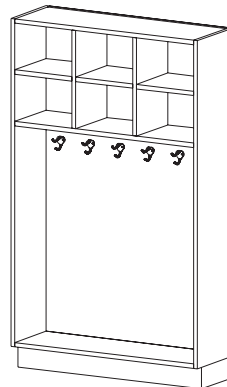

Z3230

DESCRIPTION **Six Student Locker**

- Includes six HK710 back mounted hooks in lower compartment
- Fixed upper shelves
- Two fixed partitions

HEIGHT 60 | 66 | 72 | 78 | 84 | 86 | 88 | 90

DEPTH 12 | 14 | 16 | 19 | 22

WIDTH 36 | 39 | 42 | 45 | 48