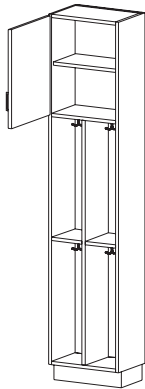

CAT. NO **Z3510** (hinged L) **Z3520** (hinged R)

DESCRIPTION **Four Student Locker**

- Includes one HK800 shelf mounted coat hook in each middle and lower compartment
- Upper full width compartment has one adjustable shelf and door

HEIGHT 78 | 84 | 86 | 88 | 90 | 95

DEPTH 13 | 15 | 17 | 20 | 23 inc. doors

WIDTH 24