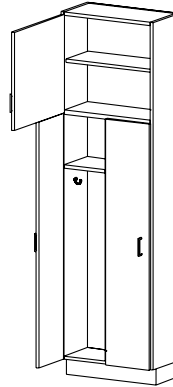

CAT. NO **Z5430** (hinged L) **Z5440** (hinged R)

DESCRIPTION **Two Student Locker**

- Includes two HK810 side mounted coat hooks in each lower compartment
- Upper compartment has one adjustable shelf
- Three hinged doors

HEIGHT 78 | 84 | 86 | 88 | 90 | 95

DEPTH 13 | 15 | 17 | 20 | 23 inc. doors

WIDTH 24