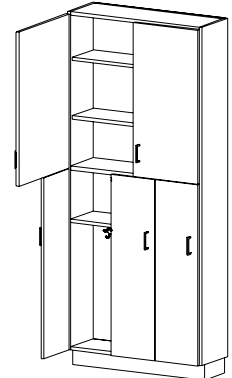

CAT. NO **Z6860** (hinged L) **Z6870** (hinged R)

DESCRIPTION **Three Student Locker**

- Includes one HK710 back mounted hook in each lower compartment
- Two adjustable shelves in upper compartment
- Five fixed doors

HEIGHT 72 | 78 | 84 | 86 | 88 | 90

DEPTH 13 | 15 | 17 | 20 | 23 inc. doors

WIDTH 36

- Lower two compartments (from bottom up) inside heights are 29.32" and 11.83" and remain fixed regardless of cabinet height.
- Alternate hook options possible are numbers 0-9. Please see page LK-2 for details.