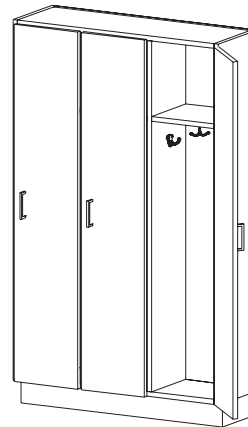

**DEPTH** 12 | 14 | 16 | 19 | 22

**WIDTH** 36 | 39 | 42 | 45 | 48

**CAT. NO** **Z4040**
**Four Student Locker**

- Includes four HK710 back mounted coat hooks
- Fixed upper shelves

**HEIGHT** 48 | 54 | 60 | 66 | 72 | 78  
84 | 86 | 88 | 90

**DEPTH** 12 | 14 | 16 | 19 | 22

**WIDTH** 48

- Upper compartment inside height is 11.68" and remains fixed regardless of cabinet height.
- Alternate hook options possible are numbers 0-9. Please see page LK-2 for details.