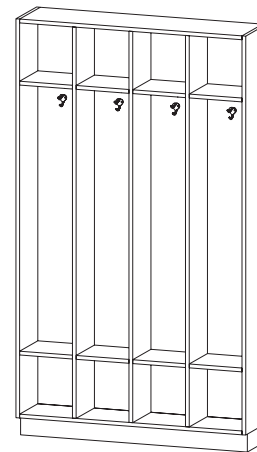

24 | 27 | 30 | 33 | 36

**Z4130**

**Three Student Locker**

- Includes three HK710 back mounted coat hook
- Fixed upper and lower shelves

60 | 66 | 72 | 78 | 84 | 86  
88 | 90

12 | 14 | 16 | 19 | 22

36 | 39 | 42 | 45 | 48