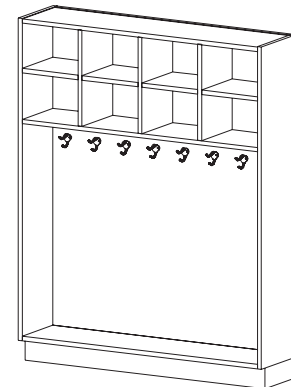

Z3240

DESCRIPTION **Eight Student Locker**

- Includes eight HK710 back mounted hooks in lower compartment
- Fixed upper shelves
- Three fixed partitions

HEIGHT 60 | 66 | 72 | 78 | 84 | 86 | 88 | 90

DEPTH 12 | 14 | 16 | 19 | 22

WIDTH 48

- Upper two compartments (from bottom up) inside heights are 11.83" and 11.68" and remain fixed regardless of cabinet height.
- No alternate hook options available for Z3220, Z3230 and Z3240 models.
- All Fixed Locker Shelf Thickness is Nominal 3/4".