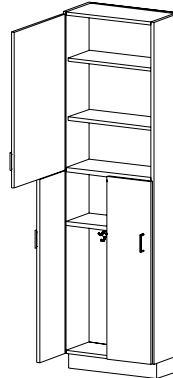

CAT. NO **Z6840** (hinged L) **Z6850** (hinged R)

DESCRIPTION **Two Student Locker**

- Includes one HK710 back mounted hook in each lower compartment
- Two adjustable shelves in upper compartment
- Three fixed doors

HEIGHT 72 | 78 | 84 | 86 | 88 | 90

DEPTH 13 | 15 | 17 | 20 | 23 inc. doors

WIDTH 24