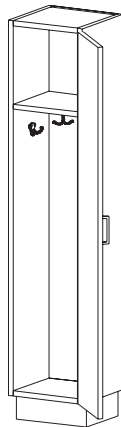

5th Character	Hook Type & Placement
0	Standard as noted in locker description
1	HK810 hook on compartment back
2	HK820 hook on compartment back
3	HK710 hook on both sides of compartment
4	HK810 hook on both sides of compartment
5	HK820 hook on both sides of compartment
6	HK710 hook on both sides and back of compartment
7	HK810 hook on both sides and back of compartment
8	HK820 hook on both sides and HK800 on shelf of compartment
9	HK800 hook on shelf of compartment

Refer to page LK-3 for dimensional information on hook locations.

**DEPTH** 12 | 14 | 16 | 19 | 22

**WIDTH** 36 | 39 | 42 | 45 | 48

**CAT. NO** **Z4040**
**Four Student Locker**

- Includes four HK710 back mounted coat hooks
- Fixed upper shelves

**HEIGHT** 48 | 54 | 60 | 66 | 72 | 78  
84 | 86 | 88 | 90

**DEPTH** 12 | 14 | 16 | 19 | 22

**WIDTH** 48

- Upper compartment inside height is 11.68" and remains fixed regardless of cabinet height.
- Alternate hook options possible are numbers 0-9. Please see page LK-2 for details.