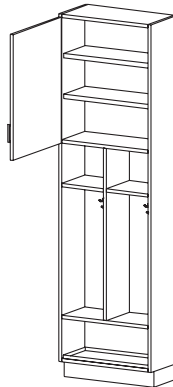

72 | 78 | 84 | 86 | 88 | 90 | 95

72 | 78 | 84 | 86 | 88 | 90 | 95

72 | 78 | 84 | 86 | 88 | 90 | 95

**DEPTH**

13 | 15 | 17 | 20 | 23 inc. doors

13 | 15 | 17 | 20 | 23 inc. doors

13 | 15 | 17 | 20 | 23 inc. doors

13 | 15 | 17 | 20 | 23 inc. doors

**WIDTH**

12 | 15 | 18

24

36

48

- Lower two compartments (from bottom up) inside heights are 31.83" and 11.84" and remains fixed regardless of cabinet height.
- Alternate hook options possible are numbers 0-9. Please see page LK-2 for details.
- 72" and 78" lockers above have 1 adjustable shelf. 84", 86", 88", and 90" lockers above have 2 adjustable shelves and 95" lockers above have 3 adjustable shelves.