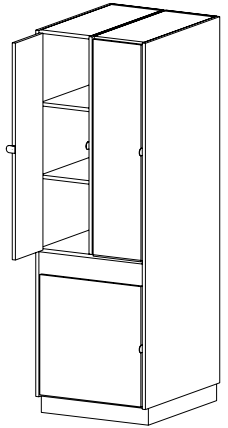

HEIGHT 84

DEPTH 22 | 32 | 41

WIDTH 27

I7150 (Hinged L) **I7152** (Hinged R)

Individual Wood Doors
 • Four fixed shelves
 • Inset wood doors

HEIGHT 84

DEPTH 22 | 32 | 41

WIDTH 27

I8150 (Hinged L) **I8152** (Hinged R)

Full Height Solid Wood Doors
 • Four fixed shelves
 • Inset wood doors

HEIGHT 84

DEPTH 22 | 32 | 41

WIDTH 27

Tall Instrument Storage (cont'd)

6 A-Size Compartments and 3 D-Size Compartments