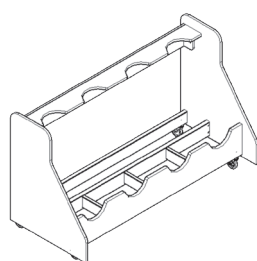

CAT. NO I9040

DESCRIPTION Tuba and Sousaphone Rack
• Quantity of instruments:
74" w – 3, 96" w – 4

HEIGHT 32

DEPTH 30

WIDTH 52 | 78

Instrument holding areas are lined with plush material