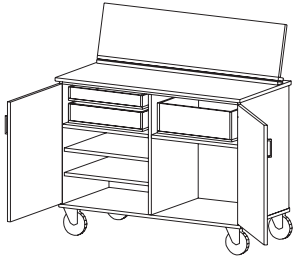

Music Specialty Items