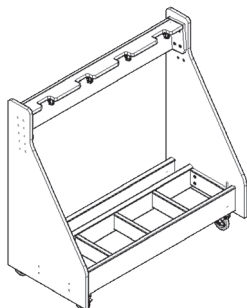

Mobile Instrument Storage Racks

All mobile instrument racks are built of natural, seasoned oak with a durable, clear lacquer finish.

CAT. NO I9020

DESCRIPTION Cello Rack
• Quantity of instruments:
26" w – 2, 38" w – 3, 50" w – 4, 75" w – 5

HEIGHT 48

DEPTH 30

WIDTH 26 | 38 | 50 | 75

Instrument holding areas are lined with plush material