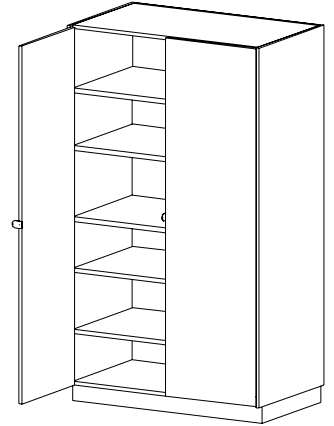

I6460
Full Grille Doors
 • One fixed shelf
 • Inset grille doors

HEIGHT 84

DEPTH 22 | 32 | 41

WIDTH 48

I8460
Full Height Wood Doors
 • One fixed shelf
 • Inset wood doors

HEIGHT 84

DEPTH 22 | 32 | 41

WIDTH 48

Tall Instrument Storage (cont'd)

2 H-Size Compartments w/Adjustable Shelves

CAT. NO I4470

DESCRIPTION Open

- Two adjustable shelves in each compartment
- Fixed center shelf

HEIGHT 84

DEPTH 22 | 32 | 41

WIDTH 48

I6470

Full Grille Doors

- Two adjustable shelves in each compartment
- One fixed shelf
- Inset grille doors

84
22 | 32 | 41
48

I8470

Full Height Wood Doors

- Two adjustable shelves in each compartment
- One fixed shelf
- Inset wood doors