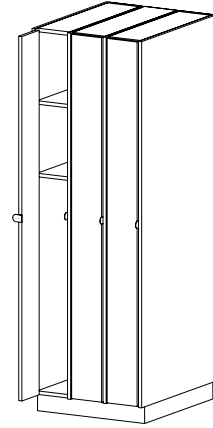

Individual Grille Doors
 • Inset grille door

36

22 | 32 | 41

27

I3150 (Hinged L) **I3152** (Hinged R)

Full Height Solid Wood Door
 • Inset wood door

36

22 | 32 | 41

I8150 (Hinged L) **I8152** (Hinged R)

Full Height Solid Wood Doors
 • Four fixed shelves
 • Inset wood doors

HEIGHT 84

DEPTH 22 | 32 | 41

WIDTH 27

Tall Instrument Storage (cont'd)

6 A-Size Compartments and 3 D-Size Compartments

CAT. NO **I4260**
DESCRIPTION **Open**
 • Six fixed shelves

HEIGHT 84

DEPTH 32 | 41

WIDTH 27

I7260 (Hinged L) **I7262** (Hinged R)

Individual Wood Doors
 • Six fixed shelves
 • Inset wood doors

HEIGHT 84

DEPTH 32 | 41

WIDTH 27

I8260 (Hinged L) **I8262** (Hinged R)

Full Height Solid Wood Doors
 • Six fixed shelves
 • Inset wood doors

HEIGHT 84

DEPTH 32 | 41

WIDTH 27

3 E-Size Compartments

CAT. NO **I4500**
DESCRIPTION **Open**
 • Two fixed shelves