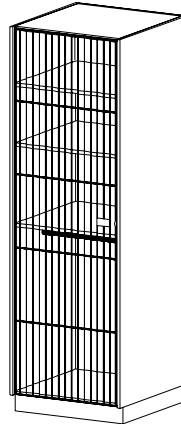

50

30

60

Instrument holding areas are lined with plush material

Uniform/Gown Storage

CAT. NO **I4850**
DESCRIPTION **Open Uniform/Hat Storage**

- Three fixed shelves
- One hanger rod

HEIGHT 84

DEPTH 32 | 41

WIDTH 27

I6850 (Hinged L) **I6852** (Hinged R)

Uniform/Hat Storage w/Grille Door

- Three fixed shelves
- One hanger rod
- Inset grille door

HEIGHT 84

DEPTH 32 | 41

WIDTH 27