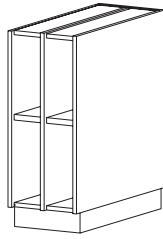

Base Instrument Storage

4 A-Size Compartments

CAT. NO **I0160**

DESCRIPTION Open
• Two fixed shelves

HEIGHT 36

DEPTH 22 | 32 | 41

WIDTH 18 | 25