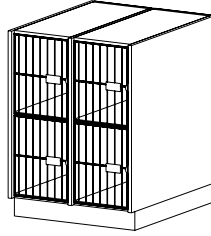

I1000 (Hinged L) **I1002** (Hinged R)

Individual Grille Doors
 • One fixed shelf
 • Inset grille doors

36

22 | 32 | 41

14

I2000 (Hinged L) **I2002** (Hinged R)

Individual Wood Doors
 • One fixed shelf
 • Inset wood doors

36

22 | 32 | 41

14

I3000 (Hinged L) **I3002** (Hinged R)

Full Height Solid Wood Door
 • One fixed shelf
 • Inset wood door

36

22 | 32 | 41

14

Base Instrument Storage (cont'd)

4 B-Size Compartments

CAT. NO **I0100**
DESCRIPTION **Open**
 • Two fixed shelves

HEIGHT 36

DEPTH 22 | 32 | 41

WIDTH 27

I1100 (Hinged L) **I1102** (Hinged R)

Individual Grille Doors
 • Two fixed shelves
 • Inset grille doors