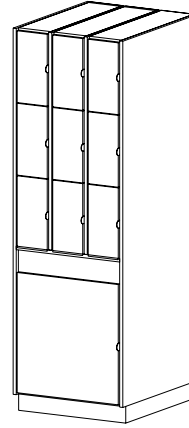

36

22 | 32 | 41

14

I3000 (Hinged L) **I3002** (Hinged R)

Full Height Solid Wood Door
 • One fixed shelf
 • Inset wood door

36

22 | 32 | 41

14

Individual Wood Doors
 • Four fixed shelves
 • Inset wood doors

HEIGHT 84

DEPTH 22 | 32 | 41

WIDTH 27

I8240 (Hinged L) **I8242** (Hinged R)

Full Height Solid Wood Doors
 • Four fixed shelves
 • Inset wood doors

HEIGHT 84

DEPTH 22 | 32 | 41

WIDTH 27

Tall Instrument Storage (cont'd)

9 A-Size Compartments and 1 C-Size Compartment

CAT. NO **I4250**
DESCRIPTION **Open**
 • Six fixed shelves

HEIGHT 84

DEPTH 22 | 32 | 41

WIDTH 27

I6250 (Hinged L) **I6252** (Hinged R)

Individual Grille Doors
 • Six fixed shelves
 • Inset grille doors

HEIGHT 84

DEPTH 22 | 32 | 41

WIDTH 27

I7250 (Hinged L) **I7252** (Hinged R)

Individual Wood Doors
 • Six fixed shelves
 • Inset wood doors