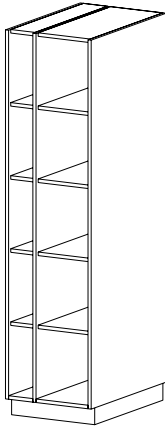

DESCRIPTION **Full Height Solid Wood Door**
 • Four fixed shelves
 • Inset wood door

HEIGHT 84

DEPTH 22 | 32 | 41

WIDTH 14

10 B-Size Compartments

CAT. NO **I4100**
DESCRIPTION **Open**
 • Eight fixed shelves

I6440 (Hinged L) **I6442** (Hinged R)

Full Height Grille Doors
 • One fixed shelf
 • Inset grille doors

84

32 | 41

27

I7440 (Hinged L) **I7442** (Hinged R)

Individual Wood Doors
 • One fixed shelf
 • Inset wood doors

84

32 | 41

27

I8440 (Hinged L) **I8442** (Hinged R)

Full Height Solid Wood Door
 • One fixed shelf
 • Inset wood door

84

32 | 41

27

Tall Instrument Storage (cont'd)

5 A-Size Compartments and 5 B-Size Compartments

CAT. NO **I4900**
DESCRIPTION **Open**
 • Eight fixed shelves

HEIGHT 84

DEPTH 22 | 32 | 41

WIDTH 22.625

I6900 (Hinged L) **I6902** (Hinged R)