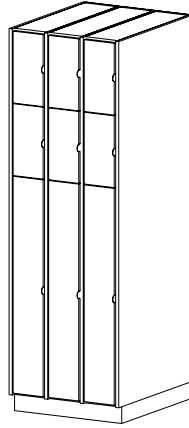

DESCRIPTION **Full Height Solid Wood Door**
 • Four fixed shelves
 • Inset wood door

HEIGHT 84

DEPTH 22 | 32 | 41

WIDTH 14

10 B-Size Compartments

CAT. NO **I4100**
DESCRIPTION **Open**
 • Eight fixed shelves

HEIGHT 84

DEPTH 22 | 32 | 41

WIDTH 27

I7150 (Hinged L) **I7152** (Hinged R)

Individual Wood Doors
 • Four fixed shelves
 • Inset wood doors

HEIGHT 84

DEPTH 22 | 32 | 41

WIDTH 27

I8150 (Hinged L) **I8152** (Hinged R)

Full Height Solid Wood Doors
 • Four fixed shelves
 • Inset wood doors

HEIGHT 84

DEPTH 22 | 32 | 41

WIDTH 27

Tall Instrument Storage (cont'd)

6 A-Size Compartments and 3 D-Size Compartments

CAT. NO **I4260**
DESCRIPTION **Open**
 • Six fixed shelves

HEIGHT 84

DEPTH 32 | 41

WIDTH 27

I7260 (Hinged L) **I7262** (Hinged R)

Individual Wood Doors
 • Six fixed shelves
 • Inset wood doors

HEIGHT 84

DEPTH 32 | 41