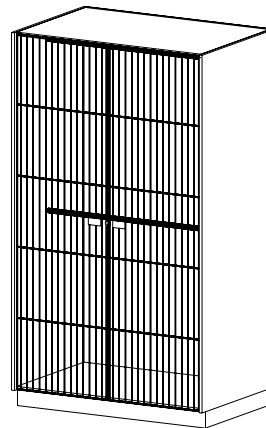

I6660

Uniform Storage w/Grille Doors
• Two hanger rods
• Inset grille doors
• Any hanger rod placed in a cabinet greater than 40-inches wide, will have a load rating of 140 lbs. (evenly distributed).

HEIGHT 84

DEPTH 32 | 41

WIDTH 48