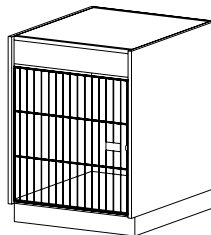

I2900 (Hinged L) **I2902** (Hinged R)

Individual Wood Doors
 • Two fixed shelves
 • Inset wood doors

36

22 | 32 | 41

22.625

I3900 (Hinged L) **I3902** (Hinged R)

Full Height Solid Wood Doors
 • Two fixed shelves
 • Inset wood doors

36

22 | 32 | 41

22.625

1 C-Size Compartment

CAT. NO **I0150**
DESCRIPTION **Open**
HEIGHT 36

DEPTH 21 | 24 | 29 | 33 | 42

WIDTH 27

I1150 (Hinged L) **I1152** (Hinged R)