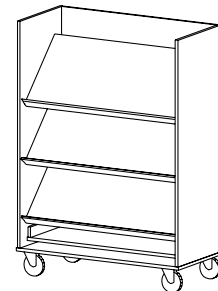

23

42 | 48

CAT. NO **U1650**

Open Folio Storage
 • 1/4" adjustable shelves
 • Two fixed vertical partitions

30 | 36 | 39 | 42 | 48 | 54 | 60 | 66

22

48

CAT. NO **U1660**