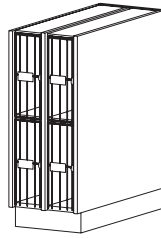

I1160 (Hinged L) **I1162** (Hinged R)

Individual Grille Doors
• Two fixed shelves
• Inset grille doors

36

22 | 32 | 41

18 | 25