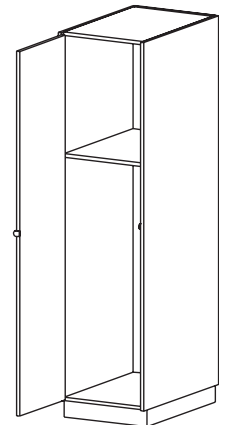

36

22 | 32 | 41

14

I3000 (Hinged L) **I3002** (Hinged R)

Full Height Solid Wood Door
 • One fixed shelf
 • Inset wood door

36

22 | 32 | 41

14

84

32 | 41

27

1 C-Size Compartment and 1 L-Size Compartment

CAT. NO **I4440**
DESCRIPTION **Open**
 • One fixed shelf

HEIGHT 84

DEPTH 32 | 41

WIDTH 27

I6440 (Hinged L) **I6442** (Hinged R)

Full Height Grille Doors
 • One fixed shelf
 • Inset grille doors

84

32 | 41

27

I7440 (Hinged L) **I7442** (Hinged R)

Individual Wood Doors
 • One fixed shelf
 • Inset wood doors

84

32 | 41

27

I8440 (Hinged L) **I8442** (Hinged R)

Full Height Solid Wood Door
 • One fixed shelf
 • Inset wood door

84

32 | 41

27