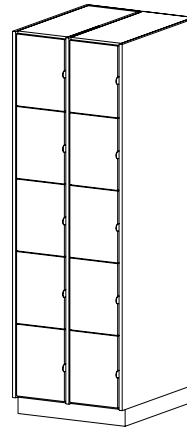

36

22 | 32 | 41

27

2 B-Size Compartments

CAT. NO **I0000**
DESCRIPTION Open
 • One fixed shelf

HEIGHT 36

DEPTH 22 | 32 | 41

WIDTH 14

DESCRIPTION **Full Height Solid Wood Door**
 • Four fixed shelves
 • Inset wood door

HEIGHT 84

DEPTH 22 | 32 | 41

WIDTH 14

10 B-Size Compartments

CAT. NO **I4100**
DESCRIPTION **Open**
 • Eight fixed shelves

HEIGHT 84

DEPTH 22 | 32 | 41

WIDTH 27

CAT. NO **I6100** (Hinged L) **I6102** (Hinged R)

DESCRIPTION **Individual Grille Doors**
 • Eight fixed shelves
 • Inset grille doors

HEIGHT 84

DEPTH 22 | 32 | 41

WIDTH 27

CAT. NO **I7100** (Hinged L) **I7102** (Hinged R)

DESCRIPTION **Individual Wood Doors**
 • Eight fixed shelves
 • Inset wood doors

HEIGHT 84

DEPTH 22 | 32 | 41

WIDTH 27

CAT. NO **I8100** (Hinged L) **I8102** (Hinged R)