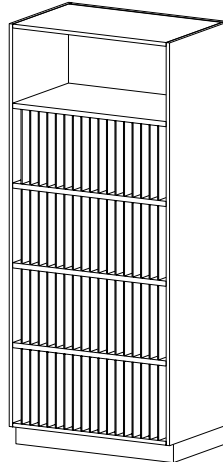

T1900

Vertical Folio Storage

- Removable 1/4" dividers
- Open storage above
- Four fixed shelves

84

12 | 15 | 22

12 | 15 | 18 | 21 | 24 | 27 | 30 | 33 | 36 | 39 | 42 | 45 | 48