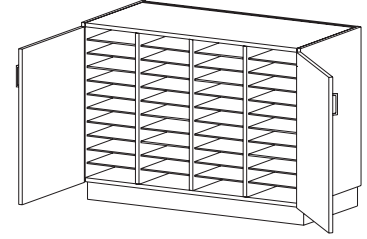

WIDTH 36 | 39 | 42 | 45 | 48

B1670

Open Folio Storage
 • Adjustable 1/4" shelves
 • Three fixed vertical partitions

23 | 26 | 29 | 32.75 | 35

15 | 18 | 22

36 | 39 | 42 | 45 | 48

B1680

Folio Storage with Doors
 • Adjustable 1/4" shelves
 • Three fixed vertical partitions