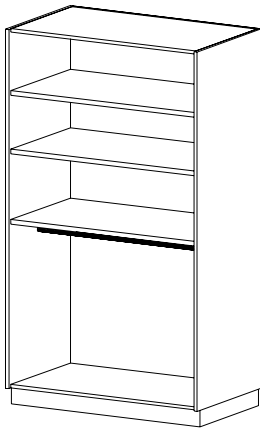

CAT. NO **I4860**

DESCRIPTION **Open Uniform/Hat Storage**

- Three fixed shelves
- One hanger rod
- Any hanger rod placed in a cabinet greater than 40-inches wide, will have a load rating of 140 lbs. (evenly distributed).

HEIGHT 84

DEPTH 32 | 41

WIDTH 48