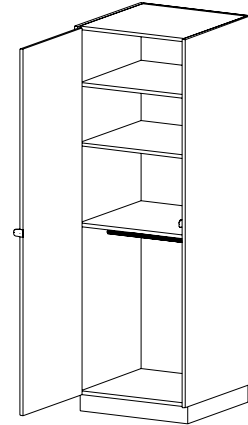

DEPTH 32 | 41

WIDTH 27

I6850 (Hinged L) **I6852** (Hinged R)

Uniform/Hat Storage w/Grille Door

- Three fixed shelves
- One hanger rod
- Inset grille door

HEIGHT 84

DEPTH 32 | 41

WIDTH 27