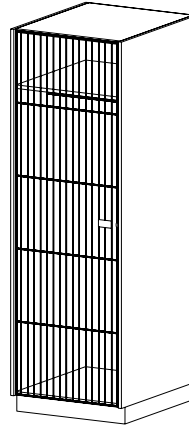

HEIGHT 84

DEPTH 32 | 41

WIDTH 48

Uniform/Gown Storage (cont'd)

CAT. NO I4550

DESCRIPTION **Open Uniform Storage**

- One fixed shelf
- One hanger rod

HEIGHT 84
DEPTH 32 | 41
WIDTH 27

I6550 (Hinged L) **I6552** (Hinged R)

Uniform Storage w/Grille Door

- One fixed shelf
- One hanger rod
- Inset grille door

84
32 | 41
27

I8550 (Hinged L) **I8552** (Hinged R)

Uniform Storage w/Full Height Wood Door