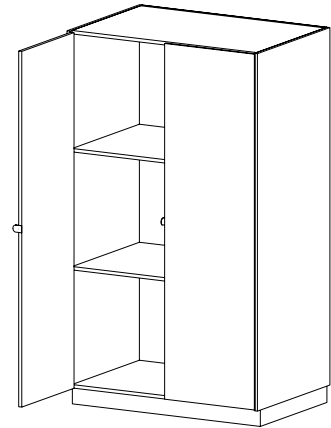

CAT. NO **I4260**
DESCRIPTION **Open**
 • Six fixed shelves

HEIGHT 84

DEPTH 32 | 41

WIDTH 27

I7260 (Hinged L) **I7262** (Hinged R)

Individual Wood Doors
 • Six fixed shelves
 • Inset wood doors

HEIGHT 84

DEPTH 32 | 41

WIDTH 27

I8260 (Hinged L) **I8262** (Hinged R)

Full Height Solid Wood Doors
 • Six fixed shelves
 • Inset wood doors

HEIGHT 84

DEPTH 32 | 41

WIDTH 27

3 E-Size Compartments

CAT. NO **I4500**
DESCRIPTION **Open**
 • Two fixed shelves

HEIGHT 84

DEPTH 32 | 41

WIDTH 48

I6500
Full Grille Doors
 • Two fixed shelves
 • Inset grille doors

HEIGHT 84

DEPTH 32 | 41

WIDTH 48

I8500
Full Height Wood Doors
 • Two fixed shelves
 • Inset wood doors