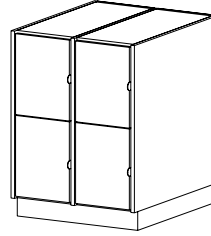

36

22 | 32 | 41

14

I3000 (Hinged L) **I3002** (Hinged R)

Full Height Solid Wood Door
 • One fixed shelf
 • Inset wood door

36

22 | 32 | 41

14

Base Instrument Storage (cont'd)

4 B-Size Compartments

CAT. NO **I0100**
DESCRIPTION **Open**
 • Two fixed shelves

HEIGHT 36

DEPTH 22 | 32 | 41

WIDTH 27

I1100 (Hinged L) **I1102** (Hinged R)

Individual Grille Doors
 • Two fixed shelves
 • Inset grille doors

36

22 | 32 | 41

27

I2100 (Hinged L) **I2102** (Hinged R)

Individual Wood Doors
 • Two fixed shelves
 • Inset wood doors

36

22 | 32 | 41

27