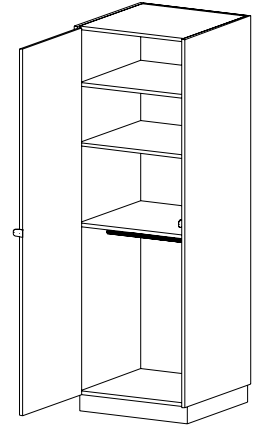

I8550 (Hinged L)   **I8552** (Hinged R)

Uniform Storage w/Full Height Wood Door

- One fixed shelf
- One hanger rod
- Inset wood door

84

32 | 41

27