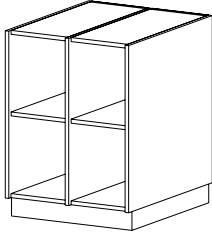

I1000 (Hinged L) **I1002** (Hinged R)

Individual Grille Doors
 • One fixed shelf
 • Inset grille doors

36

22 | 32 | 41

14

I2000 (Hinged L) **I2002** (Hinged R)

Individual Wood Doors
 • One fixed shelf
 • Inset wood doors

36

22 | 32 | 41

14

I3000 (Hinged L) **I3002** (Hinged R)

Full Height Solid Wood Door
 • One fixed shelf
 • Inset wood door

36

22 | 32 | 41

14

Base Instrument Storage (cont'd)

4 B-Size Compartments

CAT. NO **I0100**
DESCRIPTION **Open**
 • Two fixed shelves

HEIGHT 36

DEPTH 22 | 32 | 41

WIDTH 27

I1100 (Hinged L) **I1102** (Hinged R)

Individual Grille Doors
 • Two fixed shelves
 • Inset grille doors