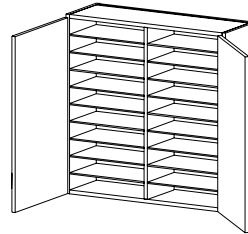

H1640

Folio Storage w/Doors
• Adjustable 1/4" shelves
• One fixed vertical partition
• Two hinged doors

24 | 30 | 36 | 42 | 48 | 54 | 60

13 | 14 | 16 | 18

30 | 33 | 36 | 39 | 42 | 45 | 48