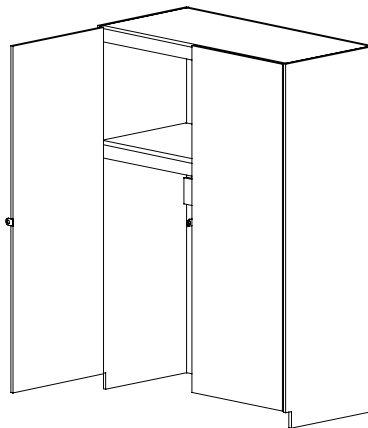

WIDTH 27

I6700 (Hinged L) **I6702** (Hinged R)

Full Grille Door

- Two fixed shelves
- Two tote trays
- Inset grille door

HEIGHT 84

DEPTH 22 | 32 | 41

WIDTH 27

I8700 (Hinged L) **I8702** (Hinged R)

Full Height Wood Door

- Two fixed shelves
- Two tote trays
- Inset wood door

HEIGHT 84

DEPTH 22 | 32 | 41

WIDTH 27

1 I-Size Compartment and 1 J-Size Wheel-In Compartment

CAT. NO **I4800**
DESCRIPTION Open

- One fixed shelf

HEIGHT 84

DEPTH 32 | 41

WIDTH 60

I8800
Full Height Wood Doors

- One fixed shelf
- Inset wood doors

HEIGHT 84

DEPTH 32 | 41

WIDTH 60