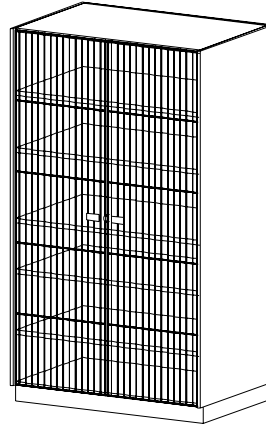

I6460
Full Grille Doors
 • One fixed shelf
 • Inset grille doors

HEIGHT 84

DEPTH 22 | 32 | 41

WIDTH 48

I8460
Full Height Wood Doors
 • One fixed shelf
 • Inset wood doors

HEIGHT 84

DEPTH 22 | 32 | 41

WIDTH 48

Tall Instrument Storage (cont'd)

2 H-Size Compartments w/Adjustable Shelves

CAT. NO I4470

DESCRIPTION Open

- Two adjustable shelves in each compartment
- Fixed center shelf

HEIGHT 84

DEPTH 22 | 32 | 41

WIDTH 48

I6470

Full Grille Doors

- Two adjustable shelves in each compartment
- One fixed shelf
- Inset grille doors

84
22 | 32 | 41
48

I8470

Full Height Wood Doors

- Two adjustable shelves in each compartment
- One fixed shelf
- Inset wood doors