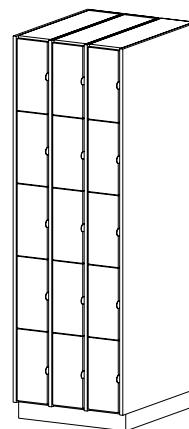

I6160 (Hinged L) **I6162** (Hinged R)

Individual Grille Doors
 • Eight fixed shelves
 • Inset grille doors

HEIGHT 84

DEPTH 22 | 32 | 41

WIDTH 18.25

I7160 (Hinged L) **I7162** (Hinged R)

Individual Wood Doors
 • Eight fixed shelves
 • Inset wood doors

HEIGHT 84

DEPTH 22 | 32 | 41

WIDTH 18.25

I8160 (Hinged L) **I8162** (Hinged R)

Full Height Solid Wood Doors
 • Eight fixed shelves
 • Inset wood doors

HEIGHT 84

DEPTH 22 | 32 | 41

WIDTH 18.25

15 A-Size Compartments

CAT. NO I4200
DESCRIPTION Open
 • Twelve fixed shelves

HEIGHT 84

DEPTH 22 | 32 | 41

WIDTH 27

I6200 (Hinged L) **I6202** (Hinged R)

Individual Grille Doors
 • Twelve fixed shelves
 • Inset grille doors

HEIGHT 84

DEPTH 22 | 32 | 41

WIDTH 27

I7200 (Hinged L) **I7202** (Hinged R)

Individual Wood Doors
 • Twelve fixed shelves
 • Inset wood doors

HEIGHT 84

DEPTH 22 | 32 | 41

WIDTH 27