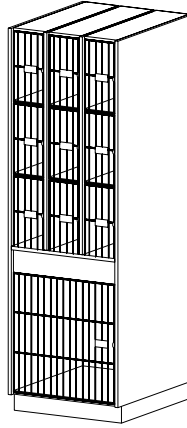

36

22 | 32 | 41

14

I3000 (Hinged L) **I3002** (Hinged R)

Full Height Solid Wood Door
 • One fixed shelf
 • Inset wood door

36

22 | 32 | 41

14

Individual Wood Doors
 • Four fixed shelves
 • Inset wood doors

HEIGHT 84

DEPTH 22 | 32 | 41

WIDTH 27

I8240 (Hinged L) **I8242** (Hinged R)

Full Height Solid Wood Doors
 • Four fixed shelves
 • Inset wood doors

HEIGHT 84

DEPTH 22 | 32 | 41

WIDTH 27

Tall Instrument Storage (cont'd)

9 A-Size Compartments and 1 C-Size Compartment

CAT. NO **I4250**
DESCRIPTION **Open**
 • Six fixed shelves

HEIGHT 84

DEPTH 22 | 32 | 41

WIDTH 27

I6250 (Hinged L) **I6252** (Hinged R)

Individual Grille Doors
 • Six fixed shelves
 • Inset grille doors

HEIGHT 84

DEPTH 22 | 32 | 41

WIDTH 27

I7250 (Hinged L) **I7252** (Hinged R)

Individual Wood Doors
 • Six fixed shelves
 • Inset wood doors