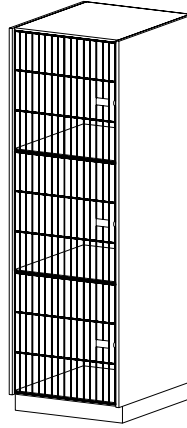

I6400 (Hinged L) **I6402** (Hinged R)

Individual Grille Doors
• Two fixed shelves
• Inset grille doors

84

32 | 41

27