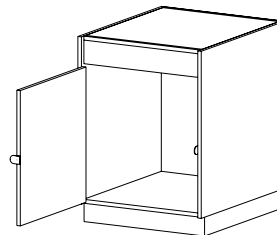

I2900 (Hinged L) **I2902** (Hinged R)

Individual Wood Doors
 • Two fixed shelves
 • Inset wood doors

36

22 | 32 | 41

22.625

I3900 (Hinged L) **I3902** (Hinged R)

Full Height Solid Wood Doors
 • Two fixed shelves
 • Inset wood doors

36

22 | 32 | 41

22.625

1 C-Size Compartment

CAT. NO **I0150**
DESCRIPTION **Open**
HEIGHT 36

DEPTH 21 | 24 | 29 | 33 | 42

WIDTH 27

I1150 (Hinged L) **I1152** (Hinged R)

Individual Grille Doors
 • Inset grille door

36

22 | 32 | 41

27

I3150 (Hinged L) **I3152** (Hinged R)

Full Height Solid Wood Door
 • Inset wood door

36

22 | 32 | 41