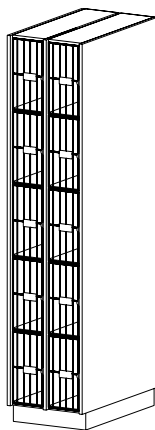

36

22 | 32 | 41

27

2 B-Size Compartments

CAT. NO **I0000**
DESCRIPTION Open
 • One fixed shelf

HEIGHT 36

DEPTH 22 | 32 | 41

WIDTH 14

Individual Grille Doors
 • Inset grille door

36

22 | 32 | 41

27

I3150 (Hinged L) **I3152** (Hinged R)

Full Height Solid Wood Door
 • Inset wood door

36

22 | 32 | 41

27

Fixed depths

Tall Instrument Storage

10 A-Size Compartments

CAT. NO I4160
DESCRIPTION Open
 • Eight fixed shelves

HEIGHT 84

DEPTH 22 | 32 | 41

WIDTH 18.25

I6160 (Hinged L) **I6162** (Hinged R)

Individual Grille Doors
 • Eight fixed shelves
 • Inset grille doors

HEIGHT 84

DEPTH 22 | 32 | 41

WIDTH 18.25

I7160 (Hinged L) **I7162** (Hinged R)

Individual Wood Doors
 • Eight fixed shelves
 • Inset wood doors