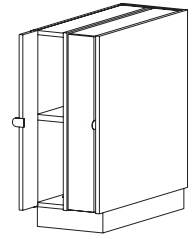

36

22 | 32 | 41

18 | 25

I2160 (Hinged L) **I2162** (Hinged R)

Individual Wood Doors
 • Two fixed shelves
 • Inset wood doors

36

22 | 32 | 41

18 | 25

I3160 (Hinged L) **I3162** (Hinged R)

Full Height Solid Wood Doors
 • Two fixed shelves
 • Inset wood doors

36

22 | 32 | 41

18 | 25

6 A-Size Compartments

CAT. NO **I0200**
DESCRIPTION Open
 • Three fixed shelves