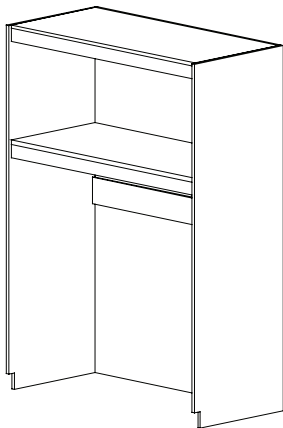

WIDTH 27

I6700 (Hinged L) **I6702** (Hinged R)

Full Grille Door

- Two fixed shelves
- Two tote trays
- Inset grille door

HEIGHT 84

DEPTH 22 | 32 | 41

WIDTH 27

I8700 (Hinged L) **I8702** (Hinged R)

Full Height Wood Door

- Two fixed shelves
- Two tote trays
- Inset wood door

HEIGHT 84

DEPTH 22 | 32 | 41

WIDTH 27

1 I-Size Compartment and 1 J-Size Wheel-In Compartment

CAT. NO **I4800**
DESCRIPTION Open

- One fixed shelf

HEIGHT 84

DEPTH 32 | 41

WIDTH 60

I8800
Full Height Wood Doors

- One fixed shelf
- Inset wood doors

HEIGHT 84

DEPTH 32 | 41

WIDTH 60