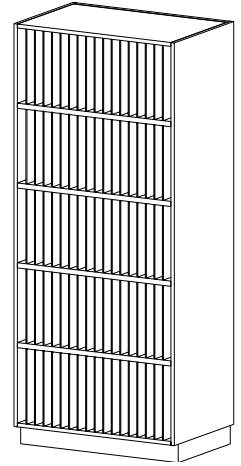

T1950

Vertical Folio Storage

- Removable 1/4" dividers
- Four fixed shelves

84

12 | 15 | 22

12 | 15 | 18 | 21 | 24 | 27 | 30 | 33 | 36 | 39 | 42 | 45 | 48