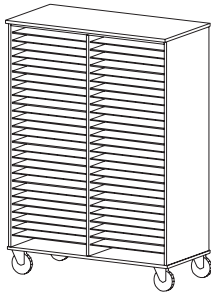

Mobile Sheet Music and Folio Storage

Shelf Quantity Per Cabinet

Mobile Folio Storage Cabinets (U1600-1660)

		Cabinet Height											Cabinet Height								
		30"	36"	39"	42"	45"	48"	54"	60"	66"			30"	36"	39"	42"	45"	48"	54"	60"	66"
# Partitions	0	20	26	28	32	34	36	42	48	54	# Partitions	0	20	26	30	32	36	38	44	50	56
	1	30	39	42	48	51	54	63	72	81		1	30	39	45	48	54	57	66	75	85

All folio storage mobile cabinets feature adjustable 1/4" hardboard shelves and dividers (not edged)

CAT. NO **U1600**

DESCRIPTION **Open Folio Storage**
• 1/4" adjustable shelves
• One fixed vertical partition

HEIGHT 30 | 36 | 39 | 42 | 48 | 54 | 60 | 66

DEPTH 22

WIDTH 42 | 48

CAT. NO **U1640**

Folio Storage w/Doors
• 1/4" adjustable shelves
• One fixed vertical partition
• Two hinged doors

30 | 36 | 39 | 42 | 48 | 54 | 60 | 66

23

42 | 48

CAT. NO **U1650**

Open Folio Storage
• 1/4" adjustable shelves
• Two fixed vertical partitions

30 | 36 | 39 | 42 | 48 | 54 | 60 | 66

22

48