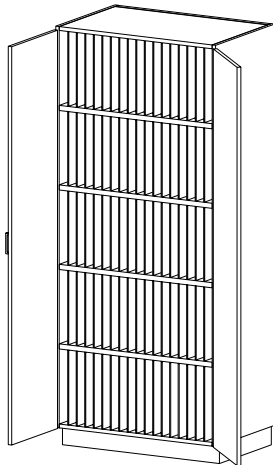

CAT. NO T1960

DESCRIPTION Vertical Folio Storage with Doors

- Removable 1/4" dividers
- Four fixed shelves
- Two hinged doors

HEIGHT 84

DEPTH 13 | 16 | 23

WIDTH 27 | 30 | 33 | 36 | 39 | 42 | 45 | 48