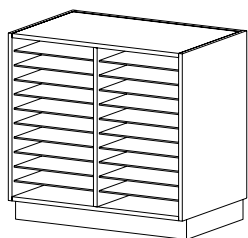

Base Sheet Music and Folio Storage

A 16" deep cabinet is recommended for sheet music storage. However, other depths are available. Refer to the Base section of this catalog for details on dimensions.

Shelf Quantity Per Cabinet

Horizontal Folio Storage Cabinets (B1600-B1660)

		Cabinet Height				
		23"	26"	29"	32.75"	35"
# of Partitions	1	12	12	16	16	20
	2	18	18	24	24	30
	3	24	24	32	32	40

Quantity of Dividers for Vertical Folio Storage (B1950)

# of Dividers	Cabinet Width												
	12"	15"	18"	21"	24"	27"	30"	33"	36"	39"	42"	45"	48"
	8	12	14	18	20	24	28	30	34	36	40	42	46

All folio storage base cabinets feature adjustable 1/4" hardboard shelves or dividers (not edged)

CAT. NO B1600

DESCRIPTION Open Folio Storage
• Adjustable 1/4" shelves
• One fixed vertical partition

HEIGHT 23 | 26 | 29 | 32.75 | 35

DEPTH 15 | 18 | 22

WIDTH 30 | 33 | 36

B1640

Folio Storage with Doors
• Adjustable 1/4" shelves
• One fixed vertical partition

23 | 26 | 29 | 32.75 | 35

16 | 19 | 23

30 | 33 | 36

B1650

Open Folio Storage
• Adjustable 1/4" shelves
• Two fixed vertical partitions

23 | 26 | 29 | 32.75 | 35

15 | 18 | 22

36 | 39 | 42 | 45 | 48