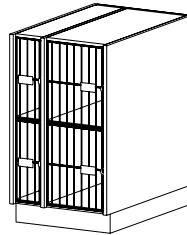

36

22 | 32 | 41

27

I2100 (Hinged L) **I2102** (Hinged R)

Individual Wood Doors
 • Two fixed shelves
 • Inset wood doors

36

22 | 32 | 41

27

I3100 (Hinged L) **I3102** (Hinged R)

Full Height Solid Wood Doors
 • Two fixed shelves
 • Inset wood doors

36

22 | 32 | 41

27

2 A-Size Compartments and 2 B-Size Compartments

CAT. NO **I0900**
DESCRIPTION **Open**
 • Two fixed shelves

HEIGHT 36

DEPTH 22 | 32 | 41

WIDTH 22.625

I1900 (Hinged L) **I1902** (Hinged R)

Individual Grille Doors
 • Two fixed shelves
 • Inset grille doors

36

22 | 32 | 41

22.625