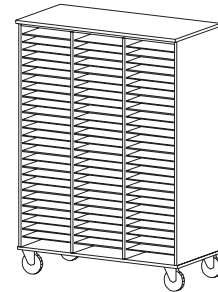

Mobile Sheet Music and Folio Storage

Shelf Quantity Per Cabinet

Mobile Folio Storage Cabinets (U1600-1660)

		Cabinet Height											Cabinet Height								
		30"	36"	39"	42"	45"	48"	54"	60"	66"			30"	36"	39"	42"	45"	48"	54"	60"	66"
# Partitions	0	20	26	28	32	34	36	42	48	54	# Partitions	0	20	26	30	32	36	38	44	50	56
	1	30	39	42	48	51	54	63	72	81		1	30	39	45	48	54	57	66	75	85

All folio storage mobile cabinets feature adjustable 1/4" hardboard shelves and dividers (not edged)

CAT. NO **U1600**

DESCRIPTION **Open Folio Storage**
• 1/4" adjustable shelves
• One fixed vertical partition

HEIGHT 30 | 36 | 39 | 42 | 48 | 54 | 60 | 66

DEPTH 22

WIDTH 42 | 48

CAT. NO **U1640**

Folio Storage w/Doors
• 1/4" adjustable shelves
• One fixed vertical partition
• Two hinged doors

30 | 36 | 39 | 42 | 48 | 54 | 60 | 66

23

42 | 48

CAT. NO **U1650**

Open Folio Storage
• 1/4" adjustable shelves
• Two fixed vertical partitions

30 | 36 | 39 | 42 | 48 | 54 | 60 | 66

22

48