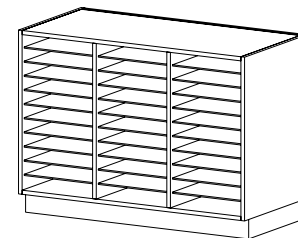

Base Sheet Music and Folio Storage

A 16" deep cabinet is recommended for sheet music storage. However, other depths are available. Refer to the Base section of this catalog for details on dimensions.

Shelf Quantity Per Cabinet

Horizontal Folio Storage Cabinets (B1600-B1660)

		Cabinet Height				
		23"	26"	29"	32.75"	35"
# of Partitions	1	12	12	16	16	20
	2	18	18	24	24	30
	3	24	24	32	32	40

Quantity of Dividers for Vertical Folio Storage (B1950)

# of Dividers	Cabinet Width												
	12"	15"	18"	21"	24"	27"	30"	33"	36"	39"	42"	45"	48"
	8	12	14	18	20	24	28	30	34	36	40	42	46

All folio storage base cabinets feature adjustable 1/4" hardboard shelves or dividers (not edged)

CAT. NO B1600

DESCRIPTION Open Folio Storage
• Adjustable 1/4" shelves
• One fixed vertical partition

HEIGHT 23 | 26 | 29 | 32.75 | 35

DEPTH 15 | 18 | 22

WIDTH 30 | 33 | 36

B1640

Folio Storage with Doors
• Adjustable 1/4" shelves
• One fixed vertical partition

23 | 26 | 29 | 32.75 | 35

16 | 19 | 23

30 | 33 | 36

B1650

Open Folio Storage
• Adjustable 1/4" shelves
• Two fixed vertical partitions

23 | 26 | 29 | 32.75 | 35

15 | 18 | 22

36 | 39 | 42 | 45 | 48