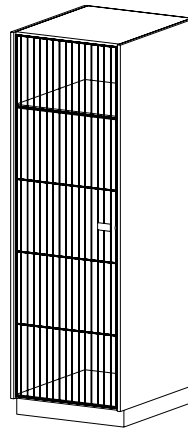

I6470

Full Grille Doors

- Two adjustable shelves in each compartment
- One fixed shelf
- Inset grille doors

84
22 | 32 | 41
48

I8470

Full Height Wood Doors

- Two adjustable shelves in each compartment
- One fixed shelf
- Inset wood doors

84
22 | 32 | 41
48

1 K-Size Compartment w/General Storage Above

CAT. NO I4600

DESCRIPTION Open

- One fixed shelf provides 15" high general storage

HEIGHT 84

DEPTH 22 | 32 | 41

WIDTH 27

I6600 (Hinged L) I6602 (Hinged R)

Full Grille Door

- One fixed shelf provides 15" high general storage
- Inset grille door

84
22 | 32 | 41
27

I8600 (Hinged L) I8602 (Hinged R)

Full Height Wood Door

- One fixed shelf provides 15" high general storage
- Inset wood door