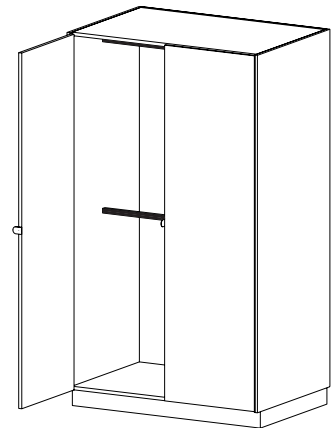

I8660

Uniform Storage w/ Full Height Wood Doors
• Two hanger rods
• Inset wood doors
• Any hanger rod placed in a cabinet greater than 40-inches wide, will have a load rating of 140 lbs. (evenly distributed).

HEIGHT 84

DEPTH 32 | 41

WIDTH 48