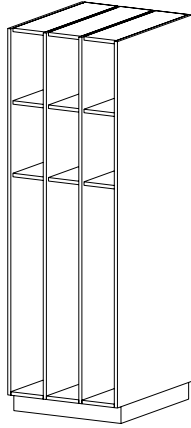

DESCRIPTION **Full Height Solid Wood Door**
 • Four fixed shelves
 • Inset wood door

HEIGHT 84

DEPTH 22 | 32 | 41

WIDTH 14

10 B-Size Compartments

CAT. NO **I4100**
DESCRIPTION **Open**
 • Eight fixed shelves

HEIGHT 84

DEPTH 22 | 32 | 41

WIDTH 27

I7150 (Hinged L) **I7152** (Hinged R)

Individual Wood Doors
 • Four fixed shelves
 • Inset wood doors

HEIGHT 84

DEPTH 22 | 32 | 41

WIDTH 27

I8150 (Hinged L) **I8152** (Hinged R)

Full Height Solid Wood Doors
 • Four fixed shelves
 • Inset wood doors

HEIGHT 84

DEPTH 22 | 32 | 41

WIDTH 27

Tall Instrument Storage (cont'd)

6 A-Size Compartments and 3 D-Size Compartments

CAT. NO **I4260**
DESCRIPTION **Open**
 • Six fixed shelves

HEIGHT 84

DEPTH 32 | 41

WIDTH 27

I7260 (Hinged L) **I7262** (Hinged R)

Individual Wood Doors
 • Six fixed shelves
 • Inset wood doors

HEIGHT 84

DEPTH 32 | 41