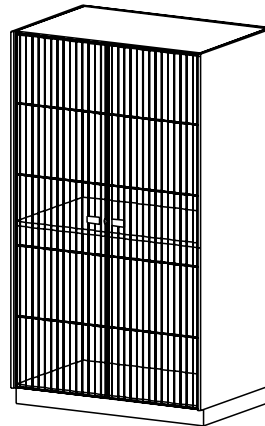

WIDTH 27

I6450 (Hinged L) **I6452** (Hinged R)

Full Grille Door
 • One fixed shelf
 • Inset grille door

HEIGHT 84

DEPTH 22 | 32 | 41

WIDTH 27

I8450 (Hinged L) **I8452** (Hinged R)

Full Height Wood Door
 • One fixed shelf
 • Inset wood door

HEIGHT 84

DEPTH 22 | 32 | 41

WIDTH 27

2 H-Size Compartments

CAT. NO **I4460**
DESCRIPTION **Open**
 • One fixed shelf

HEIGHT 84

DEPTH 22 | 32 | 41

WIDTH 48

I6460
Full Grille Doors
 • One fixed shelf
 • Inset grille doors

HEIGHT 84

DEPTH 22 | 32 | 41

WIDTH 48

I8460
Full Height Wood Doors
 • One fixed shelf
 • Inset wood doors

HEIGHT 84

DEPTH 22 | 32 | 41

WIDTH 48