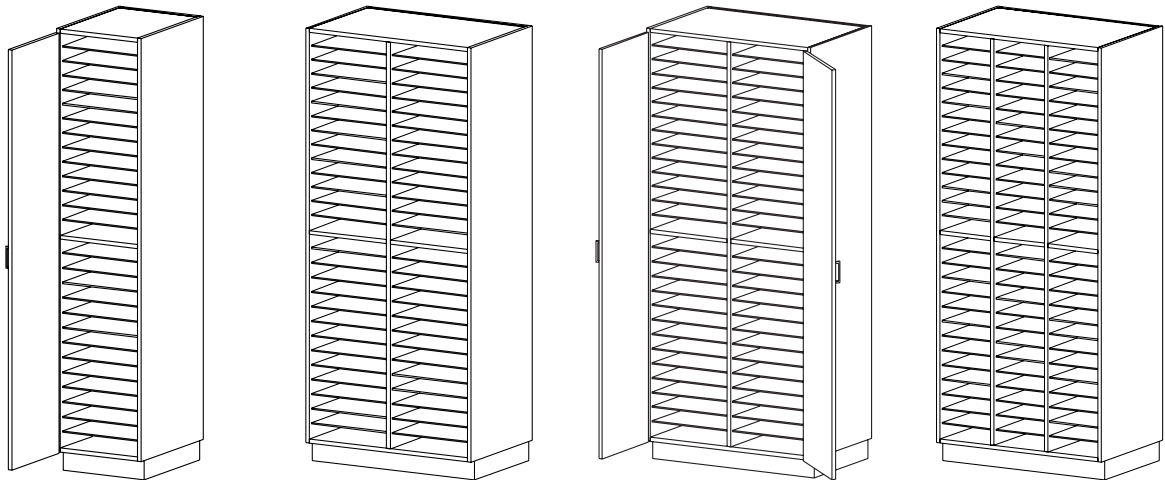

Tall Sheet Music and Folio Storage

A 16" deep cabinet is recommended for sheet music storage. However other depths are available. Refer to the Tall section of this catalog for details on dimensions.

Shelf Quantity Per Cabinet

Horizontal Folio Storage Cabinets (T1800-T1860)

		Cabinet Height								
		60"	66"	72"	78"	84"	86"	88"	90"	95"
# of Partitions	0	19	21	23	25	27	28	29	29	31
	1	38	42	46	50	54	56	58	58	62
	2	57	63	69	75	81	84	87	87	93

Quantity of Dividers for Vertical Folio Storage (T1900-T1960)

	Cabinet Width												
	12"	15"	18"	21"	24"	27"	30"	33"	36"	39"	42"	45"	48"
T1900/1940	16	24	28	36	40	48	56	60	68	72	80	84	92
T1950/1960	20	30	35	45	50	60	70	75	85	90	100	105	115

All folio storage tall cabinets feature adjustable 1/4" hardboard shelves and dividers (not edged)

CAT. NO

T1810

(Hinged L)

T1820

(Hinged R)

T1800

T1840

T1850

DESCRIPTION

Storage with Door

- Adjustable 1/4" shelves
- One fixed centered shelf
- One hinged door

Open Folio Storage

- Adjustable 1/4" shelves
- Two fixed centered shelves
- One fixed vertical partition

Folio Storage with Doors

- Adjustable 1/4" shelves
- Two fixed centered shelves
- One fixed vertical partition
- Two hinged doors

Open Folio Storage

- Adjustable 1/4" shelves
- Three fixed centered shelves
- Two fixed vertical partitions

HEIGHT

60 | 66 | 72 | 78 | 84 | 86 | 88
90 | 95

60 | 66 | 72 | 78 | 84 | 86 | 88
90 | 95

60 | 66 | 72 | 78 | 84 | 86 | 88
90 | 95

60 | 66 | 72 | 78 | 84 | 86 | 88
90 | 95

DEPTH

13 | 16 | 23

12 | 15 | 22

13 | 16 | 23

12 | 15 | 22

WIDTH

12 | 15 | 18 | 21 | 24

30 | 33 | 36 | 39 | 42 | 45 | 48

30 | 33 | 36 | 39 | 42 | 45 | 48

36 | 39 | 42 | 45 | 48