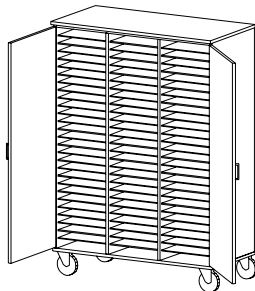

23

42 | 48

CAT. NO **U1650**

Open Folio Storage
 • 1/4" adjustable shelves
 • Two fixed vertical partitions

30 | 36 | 39 | 42 | 48 | 54 | 60 | 66

22

48

CAT. NO **U1660**