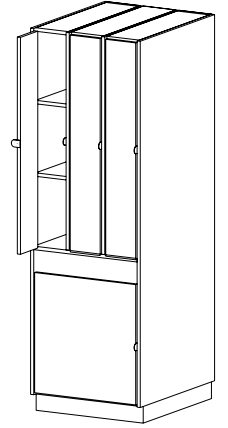

Individual Wood Doors
 • Four fixed shelves
 • Inset wood doors

HEIGHT 84

DEPTH 22 | 32 | 41

WIDTH 27

I8240 (Hinged L) **I8242** (Hinged R)

Full Height Solid Wood Doors
 • Four fixed shelves
 • Inset wood doors

WIDTH 27

I6250 (Hinged L) **I6252** (Hinged R)

Individual Grille Doors
 • Six fixed shelves
 • Inset grille doors

HEIGHT 84

DEPTH 22 | 32 | 41

WIDTH 27

I7250 (Hinged L) **I7252** (Hinged R)

Individual Wood Doors
 • Six fixed shelves
 • Inset wood doors

HEIGHT 84

DEPTH 22 | 32 | 41

WIDTH 27

I8250 (Hinged L) **I8252** (Hinged R)

Full Height Solid Wood Doors
 • Six fixed shelves
 • Inset wood doors

HEIGHT 84

DEPTH 22 | 32 | 41

WIDTH 27