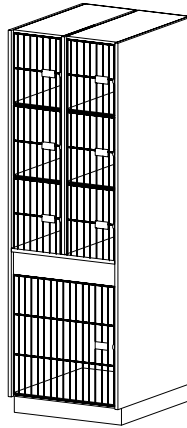

WIDTH 27

I6250 (Hinged L) **I6252** (Hinged R)

Individual Grille Doors
 • Six fixed shelves
 • Inset grille doors

HEIGHT 84

DEPTH 22 | 32 | 41

WIDTH 27

I7250 (Hinged L) **I7252** (Hinged R)

Individual Wood Doors
 • Six fixed shelves
 • Inset wood doors

HEIGHT 84

DEPTH 22 | 32 | 41

WIDTH 27

I8250 (Hinged L) **I8252** (Hinged R)

Full Height Solid Wood Doors
 • Six fixed shelves
 • Inset wood doors

HEIGHT 84

DEPTH 22 | 32 | 41

WIDTH 27

6 B-Size Compartments and 1 C-Size Compartment

CAT. NO **I4150**
DESCRIPTION **Open**
 • Four fixed shelves

HEIGHT 84

DEPTH 22 | 32 | 41

WIDTH 27

I6150 (Hinged L) **I6152** (Hinged R)

Individual Grille Doors
 • Four fixed shelves
 • Inset grille doors