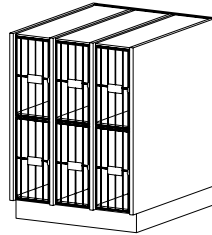

36

22 | 32 | 41

18 | 25

I2160 (Hinged L) **I2162** (Hinged R)

Individual Wood Doors
 • Two fixed shelves
 • Inset wood doors

36

22 | 32 | 41

18 | 25

I3160 (Hinged L) **I3162** (Hinged R)

Full Height Solid Wood Doors
 • Two fixed shelves
 • Inset wood doors

36

22 | 32 | 41

18 | 25

6 A-Size Compartments

CAT. NO **I0200**
DESCRIPTION Open
 • Three fixed shelves

HEIGHT 36

DEPTH 22 | 32 | 41

WIDTH 27

I1200 (Hinged L) **I1202** (Hinged R)

Individual Grille Doors
 • Three fixed shelves
 • Inset grille doors

36

22 | 32 | 41

27