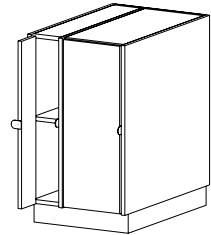

I3100 (Hinged L) **I3102** (Hinged R)

Full Height Solid Wood Doors
 • Two fixed shelves
 • Inset wood doors

36

22 | 32 | 41

27

2 A-Size Compartments and 2 B-Size Compartments

CAT. NO **I0900**
DESCRIPTION **Open**
 • Two fixed shelves

HEIGHT 36

DEPTH 22 | 32 | 41

WIDTH 22.625

I1900 (Hinged L) **I1902** (Hinged R)

Individual Grille Doors
 • Two fixed shelves
 • Inset grille doors

36

22 | 32 | 41

22.625

I2900 (Hinged L) **I2902** (Hinged R)

Individual Wood Doors
 • Two fixed shelves
 • Inset wood doors

36

22 | 32 | 41

22.625

I3900 (Hinged L) **I3902** (Hinged R)

Full Height Solid Wood Doors
 • Two fixed shelves
 • Inset wood doors