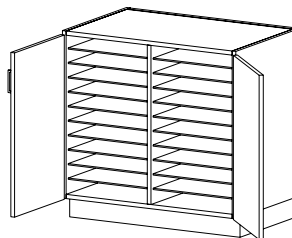

Base Sheet Music and Folio Storage

A 16" deep cabinet is recommended for sheet music storage. However, other depths are available. Refer to the Base section of this catalog for details on dimensions.

Shelf Quantity Per Cabinet

Horizontal Folio Storage Cabinets (B1600-B1660)

		Cabinet Height				
		23"	26"	29"	32.75"	35"
# of Partitions	1	12	12	16	16	20
	2	18	18	24	24	30
	3	24	24	32	32	40

Quantity of Dividers for Vertical Folio Storage (B1950)

# of Dividers	Cabinet Width												
	12"	15"	18"	21"	24"	27"	30"	33"	36"	39"	42"	45"	48"
	8	12	14	18	20	24	28	30	34	36	40	42	46

All folio storage base cabinets feature adjustable 1/4" hardboard shelves or dividers (not edged)

CAT. NO B1600

DESCRIPTION Open Folio Storage
• Adjustable 1/4" shelves
• One fixed vertical partition

HEIGHT 23 | 26 | 29 | 32.75 | 35

DEPTH 15 | 18 | 22

WIDTH 30 | 33 | 36

B1640

Folio Storage with Doors
• Adjustable 1/4" shelves
• One fixed vertical partition

23 | 26 | 29 | 32.75 | 35

16 | 19 | 23

30 | 33 | 36

B1650

Open Folio Storage
• Adjustable 1/4" shelves
• Two fixed vertical partitions

23 | 26 | 29 | 32.75 | 35

15 | 18 | 22

36 | 39 | 42 | 45 | 48