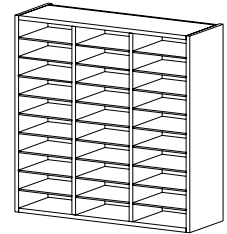

H1650

Open Folio Storage
• Adjustable 1/4" shelves
• Two fixed vertical partitions

24 | 30 | 36 | 42 | 48 | 54 | 60

12 | 13 | 15 | 17

30 | 33 | 36 | 39 | 42 | 45 | 48