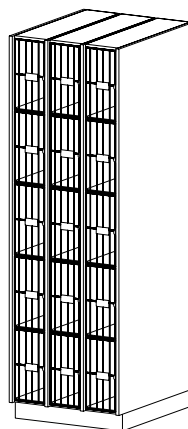

36

22 | 32 | 41

18 | 25

I2160 (Hinged L) **I2162** (Hinged R)

Individual Wood Doors
 • Two fixed shelves
 • Inset wood doors

36

22 | 32 | 41

18 | 25

I6160 (Hinged L) **I6162** (Hinged R)

Individual Grille Doors
 • Eight fixed shelves
 • Inset grille doors

HEIGHT 84

DEPTH 22 | 32 | 41

WIDTH 18.25

I7160 (Hinged L) **I7162** (Hinged R)

Individual Wood Doors
 • Eight fixed shelves
 • Inset wood doors

HEIGHT 84

DEPTH 22 | 32 | 41

WIDTH 18.25

I8160 (Hinged L) **I8162** (Hinged R)

Full Height Solid Wood Doors
 • Eight fixed shelves
 • Inset wood doors

HEIGHT 84

DEPTH 22 | 32 | 41

WIDTH 18.25

15 A-Size Compartments

CAT. NO I4200
DESCRIPTION Open
 • Twelve fixed shelves

HEIGHT 84

DEPTH 22 | 32 | 41

WIDTH 27

I6200 (Hinged L) **I6202** (Hinged R)

Individual Grille Doors
 • Twelve fixed shelves
 • Inset grille doors