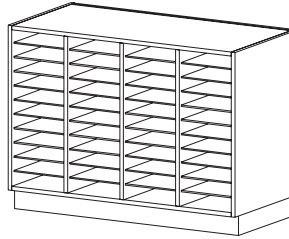

Base Sheet Music and Folio Storage (cont'd)

CAT. NO B1660

DESCRIPTION Folio Storage with Doors
 • Adjustable 1/4" shelves
 • Two fixed vertical partitions

HEIGHT 23 | 26 | 29 | 32.75 | 35

DEPTH 16 | 19 | 23

WIDTH 36 | 39 | 42 | 45 | 48

B1670

Open Folio Storage
 • Adjustable 1/4" shelves
 • Three fixed vertical partitions

23 | 26 | 29 | 32.75 | 35

15 | 18 | 22

36 | 39 | 42 | 45 | 48

B1680

Folio Storage with Doors
 • Adjustable 1/4" shelves
 • Three fixed vertical partitions