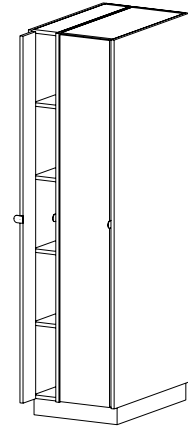

I6440 (Hinged L) **I6442** (Hinged R)

Full Height Grille Doors
 • One fixed shelf
 • Inset grille doors

84

32 | 41

27

I7440 (Hinged L) **I7442** (Hinged R)

Individual Wood Doors
 • One fixed shelf
 • Inset wood doors

84

32 | 41

27

I8440 (Hinged L) **I8442** (Hinged R)

Full Height Solid Wood Door
 • One fixed shelf
 • Inset wood door

84

32 | 41

27

Tall Instrument Storage (cont'd)

5 A-Size Compartments and 5 B-Size Compartments

CAT. NO **I4900**
DESCRIPTION **Open**
 • Eight fixed shelves

HEIGHT 84

DEPTH 22 | 32 | 41

WIDTH 22.625

I6900 (Hinged L) **I6902** (Hinged R)

Individual Grille Doors
 • Eight fixed shelves
 • Inset grille doors

HEIGHT 84

DEPTH 22 | 32 | 41

WIDTH 22.625

I7900 (Hinged L) **I7902** (Hinged R)

Individual Wood Doors
 • Eight fixed shelves
 • Inset wood doors