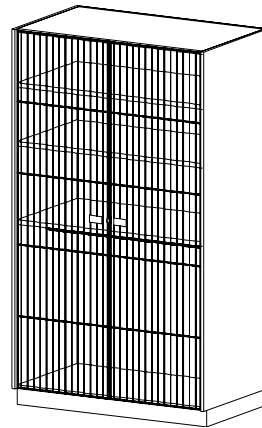

I6860

Uniform/Hat Storage w/Grille Doors

- Three fixed shelves
- One hanger rod
- Inset grille doors
- Any hanger rod placed in a cabinet greater than 40-inches wide, will have a load rating of 140 lbs. (evenly distributed).

HEIGHT 84

DEPTH 32 | 41

WIDTH 48