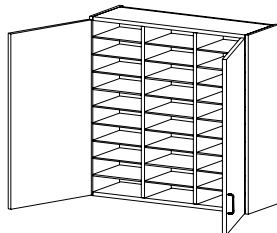

CAT. NO H1660

DESCRIPTION Folio Storage w/Doors
• Adjustable 1/4" shelves
• Two fixed vertical partitions
• Two hinged doors

HEIGHT 24 | 30 | 36 | 42 | 48 | 54 | 60

DEPTH 13 | 14 | 16 | 18

WIDTH 30 | 33 | 36 | 39 | 42 | 45 | 48