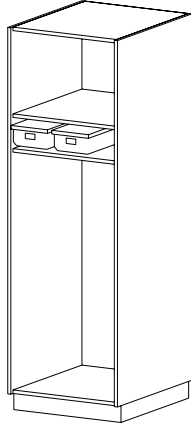

Tall Instrument Storage (cont'd)

1 L-Size Compartment w/2 Tote Trays and General Storage Above

CAT. NO **I4700**

DESCRIPTION Open

- Two fixed shelves
- Two tote trays

HEIGHT 84

DEPTH 22 | 32 | 41

WIDTH 27