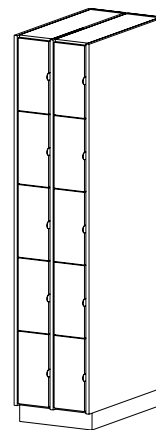

36

22 | 32 | 41

27

2 B-Size Compartments

CAT. NO **I0000**
DESCRIPTION Open
 • One fixed shelf

HEIGHT 36

DEPTH 22 | 32 | 41

WIDTH 14

Individual Grille Doors
 • Inset grille door

36

22 | 32 | 41

27

I3150 (Hinged L) **I3152** (Hinged R)

Full Height Solid Wood Door
 • Inset wood door

36

22 | 32 | 41

27

Fixed depths

Tall Instrument Storage

10 A-Size Compartments

CAT. NO I4160
DESCRIPTION Open
 • Eight fixed shelves

HEIGHT 84

DEPTH 22 | 32 | 41

WIDTH 18.25

I6160 (Hinged L) **I6162** (Hinged R)

Individual Grille Doors
 • Eight fixed shelves
 • Inset grille doors

HEIGHT 84

DEPTH 22 | 32 | 41

WIDTH 18.25

I7160 (Hinged L) **I7162** (Hinged R)

Individual Wood Doors
 • Eight fixed shelves
 • Inset wood doors