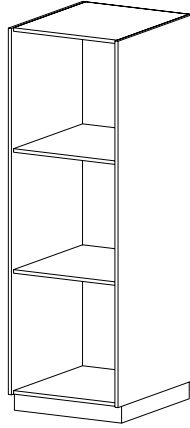

DESCRIPTION **Full Height Solid Wood Door**
 • Four fixed shelves
 • Inset wood door

HEIGHT 84

DEPTH 22 | 32 | 41

WIDTH 14

10 B-Size Compartments

CAT. NO **I4100**
DESCRIPTION **Open**
 • Eight fixed shelves

CAT. NO **I7100** (Hinged L) **I7102** (Hinged R)

DESCRIPTION **Individual Wood Doors**
 • Eight fixed shelves
 • Inset wood doors

HEIGHT 84

DEPTH 22 | 32 | 41

WIDTH 27

CAT. NO **I8100** (Hinged L) **I8102** (Hinged R)

DESCRIPTION **Full Height Solid Wood Doors**
 • Eight fixed shelves
 • Inset wood doors

HEIGHT 84

DEPTH 22 | 32 | 41

WIDTH 27

Tall Instrument Storage (cont'd)

3 C-Size Compartments

CAT. NO **I4400**
DESCRIPTION **Open**
 • Two fixed shelves

HEIGHT 84

DEPTH 32 | 41

WIDTH 27

I6400 (Hinged L) **I6402** (Hinged R)

Individual Grille Doors
 • Two fixed shelves
 • Inset grille doors

84

32 | 41

27