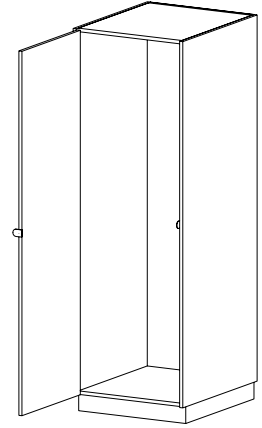

DESCRIPTION **Full Height Solid Wood Door**
 • Four fixed shelves
 • Inset wood door

HEIGHT 84

DEPTH 22 | 32 | 41

WIDTH 14

10 B-Size Compartments

CAT. NO **I4100**
DESCRIPTION **Open**
 • Eight fixed shelves

HEIGHT 84

DEPTH 32 | 41

WIDTH 48

I6500
Full Grille Doors
 • Two fixed shelves
 • Inset grille doors

HEIGHT 84

DEPTH 32 | 41

WIDTH 48

I8500
Full Height Wood Doors
 • Two fixed shelves
 • Inset wood doors

HEIGHT 84

DEPTH 32 | 41

WIDTH 48

Tall Instrument Storage (cont'd)

1 F-Size Compartment

CAT. NO **I4300**
DESCRIPTION Open

HEIGHT 84

DEPTH 22 | 32 | 41

WIDTH 27

I6300 (Hinged L) **I6302** (Hinged R)

Full Grille Door
 • Inset grille door

HEIGHT 84

DEPTH 22 | 32 | 41

WIDTH 27

I8300 (Hinged L) **I8302** (Hinged R)

Full Height Solid Wood Door
 • Inset wood door