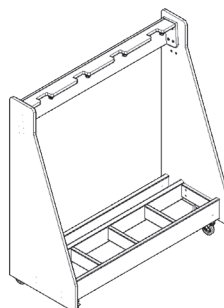

I9030

Double Bass Rack
• Quantity of instruments:
38" w – 2, 56" w – 3, 75" w – 4

60

30

38 | 56 | 75

Instrument holding areas are lined with plush material