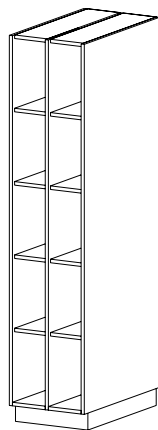

I2900 (Hinged L) **I2902** (Hinged R)

Individual Wood Doors
 • Two fixed shelves
 • Inset wood doors

36

22 | 32 | 41

22.625

I3900 (Hinged L) **I3902** (Hinged R)

Full Height Solid Wood Doors
 • Two fixed shelves
 • Inset wood doors

36

22 | 32 | 41

22.625

1 C-Size Compartment

CAT. NO **I0150**
DESCRIPTION **Open**
HEIGHT 36

DEPTH 21 | 24 | 29 | 33 | 42

WIDTH 27

I1150 (Hinged L) **I1152** (Hinged R)

Individual Grille Doors
 • Inset grille door

36

22 | 32 | 41

27

I3150 (Hinged L) **I3152** (Hinged R)

Full Height Solid Wood Door
 • Inset wood door

36

22 | 32 | 41

27

Fixed depths

Tall Instrument Storage

10 A-Size Compartments

CAT. NO I4160
DESCRIPTION Open
 • Eight fixed shelves

HEIGHT 84

DEPTH 22 | 32 | 41

WIDTH 18.25