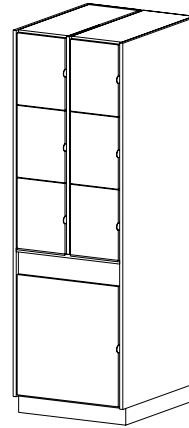

DESCRIPTION **Full Height Solid Wood Door**
 • Four fixed shelves
 • Inset wood door

HEIGHT 84

DEPTH 22 | 32 | 41

WIDTH 14

10 B-Size Compartments

CAT. NO **I4100**
DESCRIPTION **Open**
 • Eight fixed shelves

HEIGHT 84

DEPTH 22 | 32 | 41

WIDTH 27

I8250 (Hinged L) **I8252** (Hinged R)

Full Height Solid Wood Doors
 • Six fixed shelves
 • Inset wood doors

HEIGHT 84

DEPTH 22 | 32 | 41

WIDTH 27

6 B-Size Compartments and 1 C-Size Compartment

CAT. NO **I4150**
DESCRIPTION **Open**
 • Four fixed shelves

HEIGHT 84

DEPTH 22 | 32 | 41

WIDTH 27

I6150 (Hinged L) **I6152** (Hinged R)

Individual Grille Doors
 • Four fixed shelves
 • Inset grille doors

HEIGHT 84

DEPTH 22 | 32 | 41

WIDTH 27

I7150 (Hinged L) **I7152** (Hinged R)

Individual Wood Doors
 • Four fixed shelves
 • Inset wood doors

HEIGHT 84

DEPTH 22 | 32 | 41

WIDTH 27