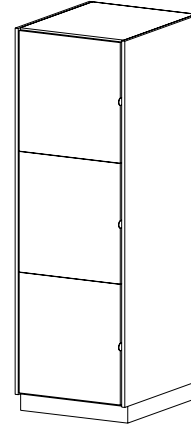

I3160 (Hinged L) **I3162** (Hinged R)

Full Height Solid Wood Doors
 • Two fixed shelves
 • Inset wood doors

36

22 | 32 | 41

18 | 25

6 A-Size Compartments

CAT. NO **I0200**
DESCRIPTION Open
 • Three fixed shelves

36

22 | 32 | 41

14

I3000 (Hinged L) **I3002** (Hinged R)

Full Height Solid Wood Door
 • One fixed shelf
 • Inset wood door

36

22 | 32 | 41

14

DESCRIPTION **Full Height Solid Wood Doors**
 • Eight fixed shelves
 • Inset wood doors

HEIGHT 84

DEPTH 22 | 32 | 41

WIDTH 27

Tall Instrument Storage (cont'd)

3 C-Size Compartments

CAT. NO **I4400**
DESCRIPTION **Open**
 • Two fixed shelves

HEIGHT 84

DEPTH 32 | 41

WIDTH 27

I6400 (Hinged L) **I6402** (Hinged R)

Individual Grille Doors
 • Two fixed shelves
 • Inset grille doors

84

32 | 41

27