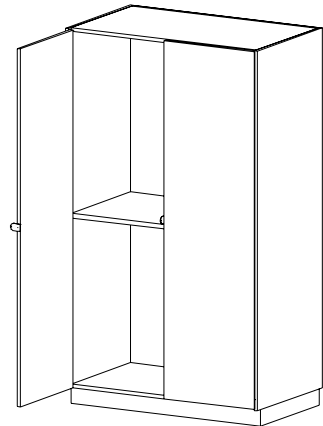

WIDTH 27

I6450 (Hinged L) **I6452** (Hinged R)

Full Grille Door
 • One fixed shelf
 • Inset grille door

HEIGHT 84

DEPTH 22 | 32 | 41

WIDTH 27

I8450 (Hinged L) **I8452** (Hinged R)

Full Height Wood Door
 • One fixed shelf
 • Inset wood door

HEIGHT 84

DEPTH 22 | 32 | 41

WIDTH 27

2 H-Size Compartments

CAT. NO **I4460**
DESCRIPTION **Open**
 • One fixed shelf

HEIGHT 84

DEPTH 22 | 32 | 41

WIDTH 48

I6460
Full Grille Doors
 • One fixed shelf
 • Inset grille doors

HEIGHT 84

DEPTH 22 | 32 | 41

WIDTH 48

I8460
Full Height Wood Doors
 • One fixed shelf
 • Inset wood doors

HEIGHT 84

DEPTH 22 | 32 | 41

WIDTH 48