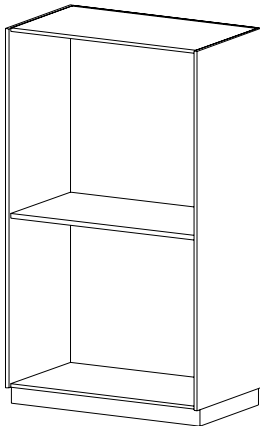

HEIGHT 84

DEPTH 22 | 32 | 41

WIDTH 27

Tall Instrument Storage (cont'd)

2 G-Size Compartments

CAT. NO **I4450**
DESCRIPTION **Open**
 • One fixed shelf

HEIGHT 84

DEPTH 22 | 32 | 41

WIDTH 27

I6450 (Hinged L) **I6452** (Hinged R)

Full Grille Door
 • One fixed shelf
 • Inset grille door

HEIGHT 84

DEPTH 22 | 32 | 41

WIDTH 27

I8450 (Hinged L) **I8452** (Hinged R)

Full Height Wood Door
 • One fixed shelf
 • Inset wood door

HEIGHT 84

DEPTH 22 | 32 | 41

WIDTH 27

2 H-Size Compartments

CAT. NO **I4460**
DESCRIPTION **Open**
 • One fixed shelf

HEIGHT 84

DEPTH 22 | 32 | 41

WIDTH 48

I6460
Full Grille Doors
 • One fixed shelf
 • Inset grille doors

HEIGHT 84

DEPTH 22 | 32 | 41

WIDTH 48

I8460
Full Height Wood Doors
 • One fixed shelf
 • Inset wood doors

HEIGHT 84

DEPTH 22 | 32 | 41

WIDTH 48