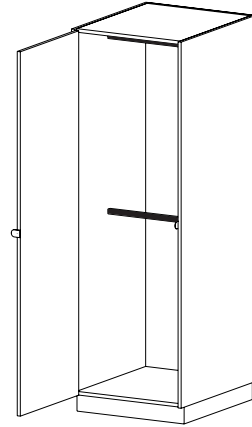

84
32 | 41
48

Uniform/Gown Storage (cont'd)

CAT. NO I4650

DESCRIPTION Open Uniform Storage
 • Two hanger rods

HEIGHT 84

DEPTH 32 | 41

WIDTH 27

I6650 (Hinged L) **I6652** (Hinged R)

Uniform Storage w/Grille Door
 • Two hanger rods
 • Inset grille door

HEIGHT 84

DEPTH 32 | 41

WIDTH 27

I8650 (Hinged L) **I8652** (Hinged R)

Uniform Storage w/Solid Laminate Door
 • Two hanger rods
 • Inset laminate door