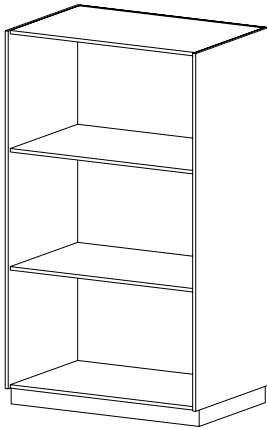

I8150 (Hinged L) **I8152** (Hinged R)

Full Height Solid Wood Doors
 • Four fixed shelves
 • Inset wood doors

HEIGHT 84

DEPTH 22 | 32 | 41

WIDTH 27

Tall Instrument Storage (cont'd)

6 A-Size Compartments and 3 D-Size Compartments

CAT. NO **I4260**
DESCRIPTION **Open**
 • Six fixed shelves

HEIGHT 84

DEPTH 32 | 41

WIDTH 27

I7260 (Hinged L) **I7262** (Hinged R)

Individual Wood Doors
 • Six fixed shelves
 • Inset wood doors

HEIGHT 84

DEPTH 32 | 41

WIDTH 27

I8260 (Hinged L) **I8262** (Hinged R)

Full Height Solid Wood Doors
 • Six fixed shelves
 • Inset wood doors

HEIGHT 84

DEPTH 32 | 41

WIDTH 27

3 E-Size Compartments

CAT. NO **I4500**
DESCRIPTION **Open**
 • Two fixed shelves

HEIGHT 84

DEPTH 32 | 41

WIDTH 48

I6500
Full Grille Doors
 • Two fixed shelves
 • Inset grille doors

HEIGHT 84

DEPTH 32 | 41

WIDTH 48

I8500
Full Height Wood Doors
 • Two fixed shelves
 • Inset wood doors