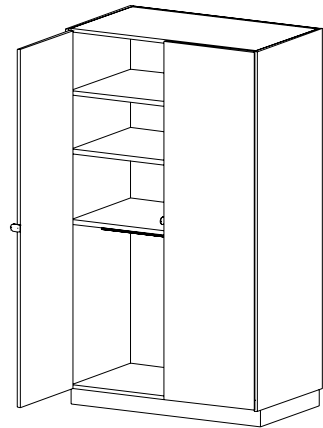

I8860

Uniform/Hat Storage with Full Height Wood Doors

- Three fixed shelves
- One hanger rod
- Inset wood doors
- Any hanger rod placed in a cabinet greater than 40-inches wide, will have a load rating of 140 lbs. (evenly distributed).

HEIGHT 84

DEPTH 32 | 41

WIDTH 48