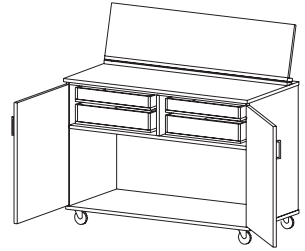

Music Specialty Items