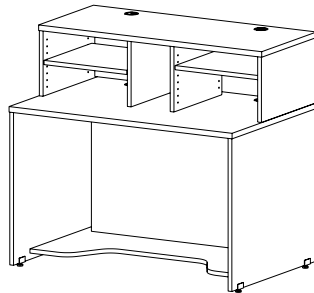

CAT. NO I9320

1. **DESCRIPTION** **Multimedia Workstation**
2. Compartments will hold single or double 19" rack-mount units
   - Large 20" x 47" upper shelf will hold computer monitor, video monitor, and speakers

- Eight outlet power strip
- Hinged, vented back allows easy access to wiring
- Includes wire grommets
- Includes levelers

HEIGHT 43

DEPTH 30

WIDTH 48