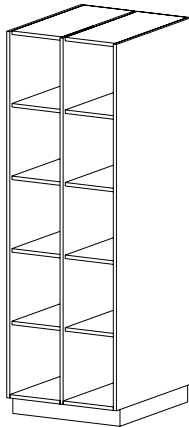

I8200 (Hinged L) **I8202** (Hinged R)

Full Height Solid Wood Doors
 • Twelve fixed shelves
 • Inset wood doors

HEIGHT 84

DEPTH 22 | 32 | 41

WIDTH 27

Tall Instrument Storage (cont'd)

5 B-Size Compartments

CAT. NO **I4000**
DESCRIPTION **Open**
 • Four fixed shelves

HEIGHT 84

DEPTH 22 | 32 | 41

WIDTH 14

CAT. NO **I6000** (Hinged L) **I6002** (Hinged R)

DESCRIPTION **Individual Grille Doors**
 • Four fixed shelves
 • Inset grille doors

HEIGHT 84

DEPTH 22 | 32 | 41

WIDTH 14

CAT. NO **I7000** (Hinged L) **I7002** (Hinged R)

DESCRIPTION **Individual Wood Doors**
 • Four fixed shelves
 • Inset wood doors

HEIGHT 84

DEPTH 22 | 32 | 41

WIDTH 14

CAT. NO **I8000** (Hinged L) **I8002** (Hinged R)

DESCRIPTION **Full Height Solid Wood Door**
 • Four fixed shelves
 • Inset wood door

HEIGHT 84

DEPTH 22 | 32 | 41

WIDTH 14

10 B-Size Compartments

CAT. NO **I4100**
DESCRIPTION **Open**
 • Eight fixed shelves