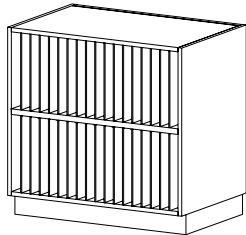

CAT. NO B1950

DESCRIPTION Vertical Folio Storage
• One fixed horizontal shelf
• Removable 1/4" dividers – see table on "Shelf Quantity Per Cabinet" on page 24 for quantity

HEIGHT 35

DEPTH 15 | 18 | 22

WIDTH 12 | 15 | 18 | 21 | 24 | 27 | 30 | 33 | 36
39 | 42 | 45 | 48