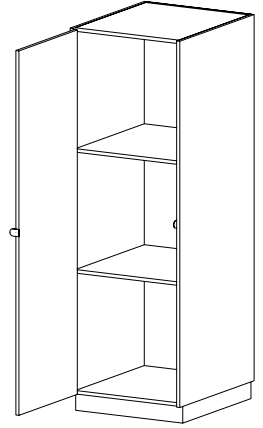

DESCRIPTION **Full Height Solid Wood Doors**
 • Eight fixed shelves
 • Inset wood doors

HEIGHT 84

DEPTH 22 | 32 | 41

WIDTH 27

Tall Instrument Storage (cont'd)

3 C-Size Compartments

CAT. NO **I4400**
DESCRIPTION **Open**
 • Two fixed shelves

HEIGHT 84

DEPTH 32 | 41

WIDTH 27

I6400 (Hinged L) **I6402** (Hinged R)

Individual Grille Doors
 • Two fixed shelves
 • Inset grille doors

84

32 | 41

27

I7400 (Hinged L) **I7402** (Hinged R)

Individual Wood Doors
 • Two fixed shelves
 • Inset wood doors

84

32 | 41

27

I8400 (Hinged L) **I8402** (Hinged R)

Full Height Solid Wood Door
 • Two fixed shelves
 • Inset wood door