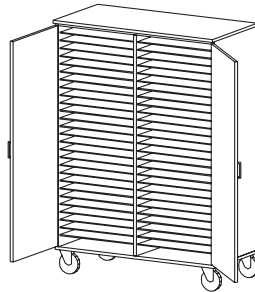

Mobile Sheet Music and Folio Storage

Shelf Quantity Per Cabinet

Mobile Folio Storage Cabinets (U1600-1660)

		Cabinet Height											Cabinet Height								
		30"	36"	39"	42"	45"	48"	54"	60"	66"			30"	36"	39"	42"	45"	48"	54"	60"	66"
# Partitions	0	20	26	28	32	34	36	42	48	54	# Partitions	0	20	26	30	32	36	38	44	50	56
	1	30	39	42	48	51	54	63	72	81		1	30	39	45	48	54	57	66	75	85

All folio storage mobile cabinets feature adjustable 1/4" hardboard shelves and dividers (not edged)

CAT. NO **U1600**

DESCRIPTION **Open Folio Storage**
• 1/4" adjustable shelves
• One fixed vertical partition

HEIGHT 30 | 36 | 39 | 42 | 48 | 54 | 60 | 66

DEPTH 22

WIDTH 42 | 48

CAT. NO **U1640**

Folio Storage w/Doors
• 1/4" adjustable shelves
• One fixed vertical partition
• Two hinged doors

30 | 36 | 39 | 42 | 48 | 54 | 60 | 66

23

42 | 48

CAT. NO **U1650**

Open Folio Storage
• 1/4" adjustable shelves
• Two fixed vertical partitions

30 | 36 | 39 | 42 | 48 | 54 | 60 | 66

22

48