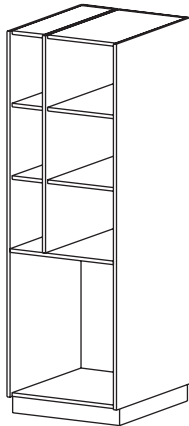

Individual Grille Doors
 • Eight fixed shelves
 • Inset grille doors

HEIGHT 84

DEPTH 22 | 32 | 41

WIDTH 22.625

I7900 (Hinged L) **I7902** (Hinged R)

Individual Wood Doors
 • Eight fixed shelves
 • Inset wood doors

HEIGHT 84

DEPTH 22 | 32 | 41

WIDTH 22.625

I8900 (Hinged L) **I8902** (Hinged R)

Full Height Solid Wood Doors
 • Eight fixed shelves
 • Inset wood doors

HEIGHT 84

DEPTH 22 | 32 | 41

WIDTH 22.625

3 A-Size Compartments, 3 M-Size Compartments and 1 C-Size Compartment

CAT. NO **I4240**
DESCRIPTION **Open**
 • Four fixed shelves

HEIGHT 84

DEPTH 22 | 32 | 41

WIDTH 27

I7240 (Hinged L) **I7242** (Hinged R)

Individual Wood Doors
 • Four fixed shelves
 • Inset wood doors

HEIGHT 84

DEPTH 22 | 32 | 41

WIDTH 27

I8240 (Hinged L) **I8242** (Hinged R)

Full Height Solid Wood Doors
 • Four fixed shelves
 • Inset wood doors