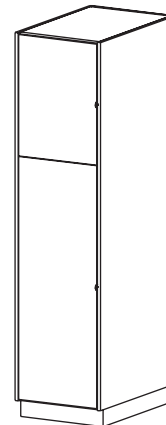

36

22 | 32 | 41

14

I3000 (Hinged L) **I3002** (Hinged R)

Full Height Solid Wood Door
 • One fixed shelf
 • Inset wood door

36

22 | 32 | 41

14

DESCRIPTION **Full Height Solid Wood Door**
 • Four fixed shelves
 • Inset wood door

HEIGHT 84

DEPTH 22 | 32 | 41

WIDTH 14

10 B-Size Compartments

CAT. NO **I4100**
DESCRIPTION **Open**
 • Eight fixed shelves

84

32 | 41

27

1 C-Size Compartment and 1 L-Size Compartment

CAT. NO **I4440**
DESCRIPTION **Open**
 • One fixed shelf

HEIGHT 84

DEPTH 32 | 41

WIDTH 27

I6440 (Hinged L) **I6442** (Hinged R)

Full Height Grille Doors
 • One fixed shelf
 • Inset grille doors

84

32 | 41

27

I7440 (Hinged L) **I7442** (Hinged R)

Individual Wood Doors
 • One fixed shelf
 • Inset wood doors