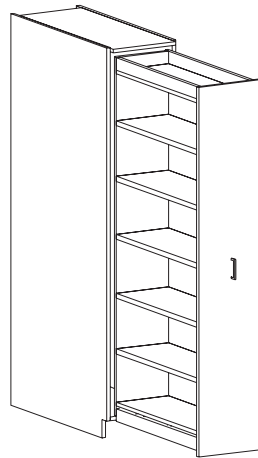

I9500 (Shelves open toward left)

I9520 (Shelves open toward right)

Pull-Out Music High Density Storage

- Shelves are not pass-through
- I9500 is shown above

91

39

16