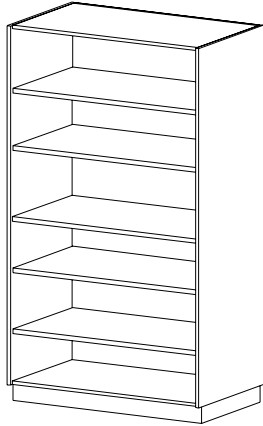

Tall Instrument Storage (cont'd)

2 H-Size Compartments w/Adjustable Shelves

CAT. NO I4470

DESCRIPTION Open

- Two adjustable shelves in each compartment
- Fixed center shelf

HEIGHT 84

DEPTH 22 | 32 | 41

WIDTH 48