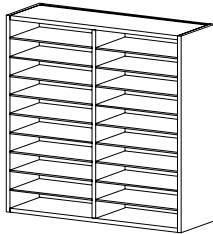

Hutch Sheet Music and Folio Storage

A 16" deep cabinet is recommended for sheet music storage. However, other depths are available. Refer to the Hutch section of this catalog for details on dimensions.

Shelf Quantity Per Cabinet

Folio Hutch Storage Cabinets (H1600-H1660)

		Cabinet Height			
		36"	42"	48"	60"
# of Partitions	1	18	20	24	30
	2	27	30	36	45

All folio storage hutch cabinets feature adjustable 1/4" hardboard shelves and dividers (not edged)

CAT. NO H1600

DESCRIPTION Open Folio Storage
• Adjustable 1/4" shelves
• One fixed vertical partition

HEIGHT 24 | 30 | 36 | 42 | 48 | 54 | 60

DEPTH 12 | 13 | 15 | 17

WIDTH 30 | 33 | 36 | 39 | 42 | 45 | 48