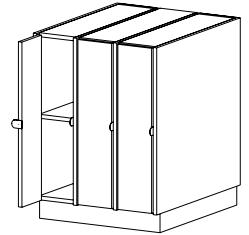

I3160 (Hinged L) **I3162** (Hinged R)

Full Height Solid Wood Doors
 • Two fixed shelves
 • Inset wood doors

36

22 | 32 | 41

18 | 25

6 A-Size Compartments

CAT. NO **I0200**
DESCRIPTION Open
 • Three fixed shelves

HEIGHT 36

DEPTH 22 | 32 | 41

WIDTH 27

I1200 (Hinged L) **I1202** (Hinged R)

Individual Grille Doors
 • Three fixed shelves
 • Inset grille doors

36

22 | 32 | 41

27

I2200 (Hinged L) **I2202** (Hinged R)

Individual Wood Doors
 • Three fixed shelves
 • Inset wood doors

36

22 | 32 | 41

27

I3200 (Hinged L) **I3202** (Hinged R)

Full Height Solid Wood Doors
 • Three fixed shelves
 • Inset wood doors