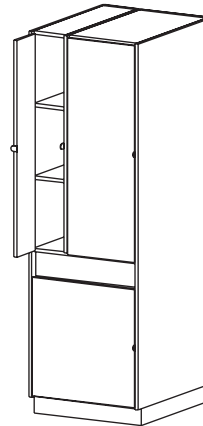

Individual Grille Doors
 • Eight fixed shelves
 • Inset grille doors

HEIGHT 84

DEPTH 22 | 32 | 41

WIDTH 22.625

I7900 (Hinged L) **I7902** (Hinged R)

Individual Wood Doors
 • Eight fixed shelves
 • Inset wood doors

HEIGHT 84

DEPTH 22 | 32 | 41

WIDTH 22.625

I8900 (Hinged L) **I8902** (Hinged R)

Full Height Solid Wood Doors
 • Eight fixed shelves
 • Inset wood doors

HEIGHT 84

DEPTH 22 | 32 | 41

WIDTH 22.625

3 A-Size Compartments, 3 M-Size Compartments and 1 C-Size Compartment

CAT. NO **I4240**
DESCRIPTION **Open**
 • Four fixed shelves

HEIGHT 84

DEPTH 22 | 32 | 41

WIDTH 27

I7240 (Hinged L) **I7242** (Hinged R)

Individual Wood Doors
 • Four fixed shelves
 • Inset wood doors

HEIGHT 84

DEPTH 22 | 32 | 41

WIDTH 27

I8240 (Hinged L) **I8242** (Hinged R)

Full Height Solid Wood Doors
 • Four fixed shelves
 • Inset wood doors