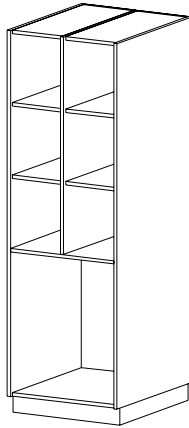

WIDTH 27

I6250 (Hinged L) **I6252** (Hinged R)

Individual Grille Doors
 • Six fixed shelves
 • Inset grille doors

HEIGHT 84

DEPTH 22 | 32 | 41

WIDTH 27

I7250 (Hinged L) **I7252** (Hinged R)

Individual Wood Doors
 • Six fixed shelves
 • Inset wood doors

HEIGHT 84

DEPTH 22 | 32 | 41

WIDTH 27

I8250 (Hinged L) **I8252** (Hinged R)

Full Height Solid Wood Doors
 • Six fixed shelves
 • Inset wood doors

HEIGHT 84

DEPTH 22 | 32 | 41

WIDTH 27

6 B-Size Compartments and 1 C-Size Compartment

CAT. NO **I4150**
DESCRIPTION **Open**
 • Four fixed shelves

HEIGHT 84

DEPTH 22 | 32 | 41

WIDTH 27

I6150 (Hinged L) **I6152** (Hinged R)

Individual Grille Doors
 • Four fixed shelves
 • Inset grille doors

HEIGHT 84

DEPTH 22 | 32 | 41

WIDTH 27

I7150 (Hinged L) **I7152** (Hinged R)

Individual Wood Doors
 • Four fixed shelves
 • Inset wood doors

HEIGHT 84

DEPTH 22 | 32 | 41

WIDTH 27