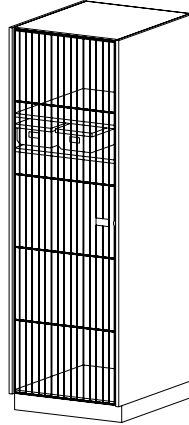

I6600 (Hinged L) I6602 (Hinged R)

Full Grille Door

- One fixed shelf provides 15" high general storage
- Inset grille door

84
22 | 32 | 41
27

I8600 (Hinged L) I8602 (Hinged R)

Full Height Wood Door

- One fixed shelf provides 15" high general storage
- Inset wood door

84
22 | 32 | 41
27

Tall Instrument Storage (cont'd)

1 L-Size Compartment w/2 Tote Trays and General Storage Above

CAT. NO **I4700**
DESCRIPTION Open

- Two fixed shelves
- Two tote trays

HEIGHT 84

DEPTH 22 | 32 | 41

WIDTH 27

I6700 (Hinged L) **I6702** (Hinged R)

Full Grille Door

- Two fixed shelves
- Two tote trays
- Inset grille door

HEIGHT 84

DEPTH 22 | 32 | 41

WIDTH 27

I8700 (Hinged L) **I8702** (Hinged R)

Full Height Wood Door

- Two fixed shelves
- Two tote trays
- Inset wood door

HEIGHT 84

DEPTH 22 | 32 | 41

WIDTH 27

1 I-Size Compartment and 1 J-Size Wheel-In Compartment

CAT. NO **I4800**
DESCRIPTION Open

- One fixed shelf