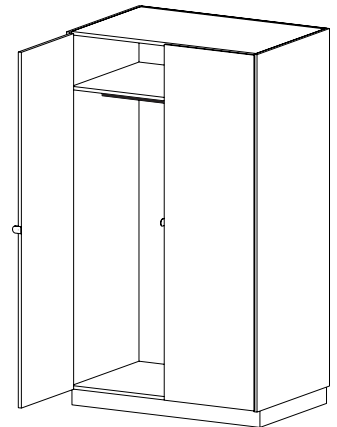

I8560

Uniform Storage w/Full Height Wood Doors

- One fixed shelf
- One hanger rod
- Inset wood doors
- Any hanger rod placed in a cabinet greater than 40-inches wide, will have a load rating of 140 lbs. (evenly distributed).

84

32 | 41

48