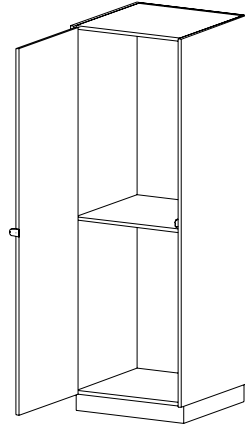

DESCRIPTION **Full Height Solid Wood Door**
 • Four fixed shelves
 • Inset wood door

HEIGHT 84

DEPTH 22 | 32 | 41

WIDTH 14

10 B-Size Compartments

CAT. NO **I4100**
DESCRIPTION **Open**
 • Eight fixed shelves

I6350 (Hinged L) **I6352** (Hinged R)

Two Grille Doors
 • One fixed center shelf
 • Inset grille doors

HEIGHT 84

DEPTH 22 | 32 | 41

WIDTH 27

I7350 (Hinged L) **I7352** (Hinged R)

Two Wood Doors
 • One fixed center shelf
 • Inset wood doors

HEIGHT 84

DEPTH 22 | 32 | 41

WIDTH 27

Tall Instrument Storage (cont'd)

2 G-Size Compartments

CAT. NO **I4450**
DESCRIPTION **Open**
 • One fixed shelf

HEIGHT 84

DEPTH 22 | 32 | 41

WIDTH 27

I6450 (Hinged L) **I6452** (Hinged R)

Full Grille Door
 • One fixed shelf
 • Inset grille door

HEIGHT 84

DEPTH 22 | 32 | 41

WIDTH 27

I8450 (Hinged L) **I8452** (Hinged R)

Full Height Wood Door
 • One fixed shelf
 • Inset wood door