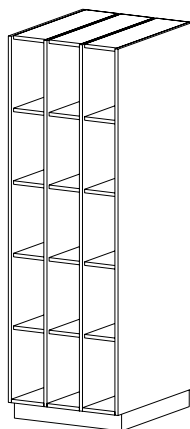

I6160 (Hinged L) **I6162** (Hinged R)

Individual Grille Doors
 • Eight fixed shelves
 • Inset grille doors

HEIGHT 84

DEPTH 22 | 32 | 41

WIDTH 18.25

I7160 (Hinged L) **I7162** (Hinged R)

Individual Wood Doors
 • Eight fixed shelves
 • Inset wood doors

HEIGHT 84

DEPTH 22 | 32 | 41

WIDTH 18.25

I8160 (Hinged L) **I8162** (Hinged R)

Full Height Solid Wood Doors
 • Eight fixed shelves
 • Inset wood doors

HEIGHT 84

DEPTH 22 | 32 | 41

WIDTH 18.25

15 A-Size Compartments

CAT. NO I4200
DESCRIPTION Open
 • Twelve fixed shelves

HEIGHT 84

DEPTH 22 | 32 | 41

WIDTH 27

I6200 (Hinged L) **I6202** (Hinged R)

Individual Grille Doors
 • Twelve fixed shelves
 • Inset grille doors

HEIGHT 84

DEPTH 22 | 32 | 41

WIDTH 27

I7200 (Hinged L) **I7202** (Hinged R)

Individual Wood Doors
 • Twelve fixed shelves
 • Inset wood doors

HEIGHT 84

DEPTH 22 | 32 | 41

WIDTH 27