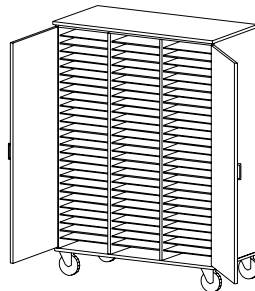

23

42 | 48

CAT. NO **U1650**

Open Folio Storage
 • 1/4" adjustable shelves
 • Two fixed vertical partitions

30 | 36 | 39 | 42 | 48 | 54 | 60 | 66

22

48

CAT. NO **U1660**