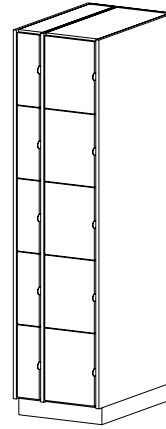

DESCRIPTION **Full Height Solid Wood Door**
 • Four fixed shelves
 • Inset wood door

HEIGHT 84

DEPTH 22 | 32 | 41

WIDTH 14

10 B-Size Compartments

CAT. NO **I4100**
DESCRIPTION **Open**
 • Eight fixed shelves

I6440 (Hinged L) **I6442** (Hinged R)

Full Height Grille Doors
 • One fixed shelf
 • Inset grille doors

84

32 | 41

27

I7440 (Hinged L) **I7442** (Hinged R)

Individual Wood Doors
 • One fixed shelf
 • Inset wood doors

84

32 | 41

27

I8440 (Hinged L) **I8442** (Hinged R)

Full Height Solid Wood Door
 • One fixed shelf
 • Inset wood door

84

32 | 41

27

Tall Instrument Storage (cont'd)

5 A-Size Compartments and 5 B-Size Compartments

CAT. NO **I4900**
DESCRIPTION **Open**
 • Eight fixed shelves

HEIGHT 84

DEPTH 22 | 32 | 41

WIDTH 22.625

I6900 (Hinged L) **I6902** (Hinged R)