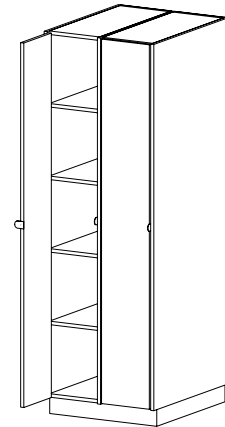

DESCRIPTION **Full Height Solid Wood Door**
 • Four fixed shelves
 • Inset wood door

HEIGHT 84

DEPTH 22 | 32 | 41

WIDTH 14

10 B-Size Compartments

CAT. NO **I4100**
DESCRIPTION **Open**
 • Eight fixed shelves

HEIGHT 84

DEPTH 22 | 32 | 41

WIDTH 27

CAT. NO **I6100** (Hinged L) **I6102** (Hinged R)

DESCRIPTION **Individual Grille Doors**
 • Eight fixed shelves
 • Inset grille doors

HEIGHT 84

DEPTH 22 | 32 | 41

WIDTH 27

CAT. NO **I7100** (Hinged L) **I7102** (Hinged R)

DESCRIPTION **Individual Wood Doors**
 • Eight fixed shelves
 • Inset wood doors

HEIGHT 84

DEPTH 22 | 32 | 41

WIDTH 27

CAT. NO **I8100** (Hinged L) **I8102** (Hinged R)

DESCRIPTION **Full Height Solid Wood Doors**
 • Eight fixed shelves
 • Inset wood doors

HEIGHT 84

DEPTH 22 | 32 | 41

WIDTH 27

Tall Instrument Storage (cont'd)

3 C-Size Compartments

CAT. NO **I4400**
DESCRIPTION **Open**
 • Two fixed shelves