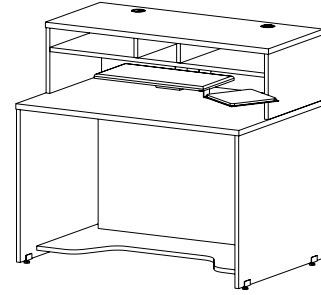

I9300

1. **Multimedia/Keyboard Workstation**
2. Compartments will hold standard 19" rack-mount units
   - Raised computer keyboard shelf w/attached mouse pad
   - Eight outlet power strip
   - 20" x 47" upper shelf

- Lower surface will accommodate a 61-key keyboard
- Hinged, vented back allows easy access to wiring
- Includes wire grommets
- Includes levelers

HEIGHT 43

DEPTH 30

WIDTH 48