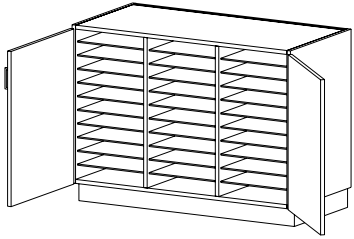

Base Sheet Music and Folio Storage (cont'd)

CAT. NO B1660

DESCRIPTION Folio Storage with Doors
• Adjustable 1/4" shelves
• Two fixed vertical partitions

HEIGHT 23 | 26 | 29 | 32.75 | 35

DEPTH 16 | 19 | 23

WIDTH 36 | 39 | 42 | 45 | 48