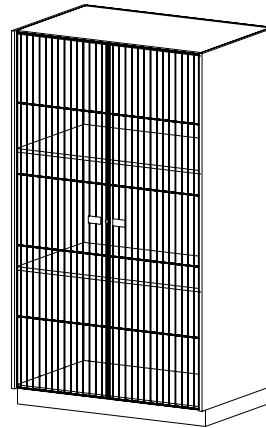

HEIGHT 84

DEPTH 22 | 32 | 41

WIDTH 18.25

I8160 (Hinged L) **I8162** (Hinged R)

Full Height Solid Wood Doors
 • Eight fixed shelves
 • Inset wood doors

HEIGHT 84

DEPTH 22 | 32 | 41

WIDTH 18.25

CAT. NO **I4260**
DESCRIPTION **Open**
 • Six fixed shelves

HEIGHT 84

DEPTH 32 | 41

WIDTH 27

I7260 (Hinged L) **I7262** (Hinged R)

Individual Wood Doors
 • Six fixed shelves
 • Inset wood doors

HEIGHT 84

DEPTH 32 | 41

WIDTH 27

I8260 (Hinged L) **I8262** (Hinged R)

Full Height Solid Wood Doors
 • Six fixed shelves
 • Inset wood doors

HEIGHT 84

DEPTH 32 | 41

WIDTH 27

3 E-Size Compartments

CAT. NO **I4500**
DESCRIPTION **Open**
 • Two fixed shelves

HEIGHT 84

DEPTH 32 | 41

WIDTH 48

I6500
Full Grille Doors
 • Two fixed shelves
 • Inset grille doors

HEIGHT 84

DEPTH 32 | 41

WIDTH 48

I8500
Full Height Wood Doors
 • Two fixed shelves
 • Inset wood doors