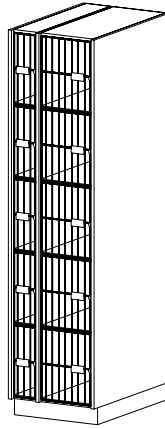

Tall Instrument Storage (cont'd)

5 A-Size Compartments and 5 B-Size Compartments

CAT. NO **I4900**

DESCRIPTION **Open**
• Eight fixed shelves

HEIGHT 84

DEPTH 22 | 32 | 41

WIDTH 22.625

I6900 (Hinged L) **I6902** (Hinged R)

Individual Grille Doors
• Eight fixed shelves
• Inset grille doors

HEIGHT 84

DEPTH 22 | 32 | 41

WIDTH 22.625

I7900 (Hinged L) **I7902** (Hinged R)

Individual Wood Doors
• Eight fixed shelves
• Inset wood doors

HEIGHT 84

DEPTH 22 | 32 | 41

WIDTH 22.625

I8900 (Hinged L) **I8902** (Hinged R)

Full Height Solid Wood Doors
• Eight fixed shelves
• Inset wood doors

HEIGHT 84

DEPTH 22 | 32 | 41

WIDTH 22.625