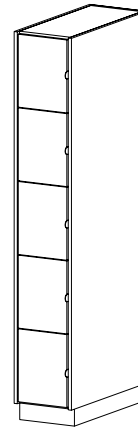

I3160 (Hinged L) **I3162** (Hinged R)

Full Height Solid Wood Doors
 • Two fixed shelves
 • Inset wood doors

36

22 | 32 | 41

18 | 25

6 A-Size Compartments

CAT. NO **I0200**
DESCRIPTION Open
 • Three fixed shelves

36

22 | 32 | 41

27

2 B-Size Compartments

CAT. NO **I0000**
DESCRIPTION Open
 • One fixed shelf

HEIGHT 36

DEPTH 22 | 32 | 41

WIDTH 14

HEIGHT 84

DEPTH 22 | 32 | 41

WIDTH 14

CAT. NO **I6000** (Hinged L) **I6002** (Hinged R)

DESCRIPTION **Individual Grille Doors**
 • Four fixed shelves
 • Inset grille doors

HEIGHT 84

DEPTH 22 | 32 | 41

WIDTH 14

DESCRIPTION **Full Height Solid Wood Door**
 • Four fixed shelves
 • Inset wood door

HEIGHT 84

DEPTH 22 | 32 | 41

WIDTH 14

10 B-Size Compartments

CAT. NO **I4100**
DESCRIPTION **Open**
 • Eight fixed shelves