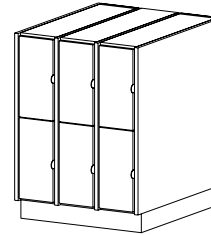

I3160 (Hinged L) **I3162** (Hinged R)

Full Height Solid Wood Doors
 • Two fixed shelves
 • Inset wood doors

36

22 | 32 | 41

18 | 25

6 A-Size Compartments

CAT. NO **I0200**
DESCRIPTION Open
 • Three fixed shelves

HEIGHT 36

DEPTH 22 | 32 | 41

WIDTH 27

I1200 (Hinged L) **I1202** (Hinged R)

Individual Grille Doors
 • Three fixed shelves
 • Inset grille doors

36

22 | 32 | 41

27

I2200 (Hinged L) **I2202** (Hinged R)

Individual Wood Doors
 • Three fixed shelves
 • Inset wood doors

36

22 | 32 | 41

27

I3200 (Hinged L) **I3202** (Hinged R)

Full Height Solid Wood Doors
 • Three fixed shelves
 • Inset wood doors