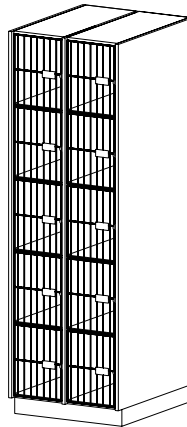

36

22 | 32 | 41

14

I3000 (Hinged L) **I3002** (Hinged R)

Full Height Solid Wood Door
 • One fixed shelf
 • Inset wood door

36

22 | 32 | 41

14

CAT. NO **I7000** (Hinged L) **I7002** (Hinged R)

DESCRIPTION **Individual Wood Doors**
 • Four fixed shelves
 • Inset wood doors

HEIGHT 84

DEPTH 22 | 32 | 41

WIDTH 14

CAT. NO **I8000** (Hinged L) **I8002** (Hinged R)

DESCRIPTION **Full Height Solid Wood Door**
 • Four fixed shelves
 • Inset wood door

HEIGHT 84

DEPTH 22 | 32 | 41

WIDTH 14

10 B-Size Compartments

CAT. NO **I4100**
DESCRIPTION **Open**
 • Eight fixed shelves

HEIGHT 84

DEPTH 22 | 32 | 41

WIDTH 27

CAT. NO **I6100** (Hinged L) **I6102** (Hinged R)

DESCRIPTION **Individual Grille Doors**
 • Eight fixed shelves
 • Inset grille doors

HEIGHT 84

DEPTH 22 | 32 | 41

WIDTH 27