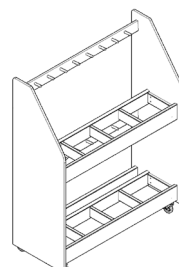

38 | 56 | 75

Instrument holding areas are lined with plush material

CAT. NO I9040

DESCRIPTION Tuba and Sousaphone Rack
 • Quantity of instruments:
 74" w – 3, 96" w – 4

HEIGHT 32

DEPTH 30

WIDTH 52 | 78

Instrument holding areas are lined with plush material