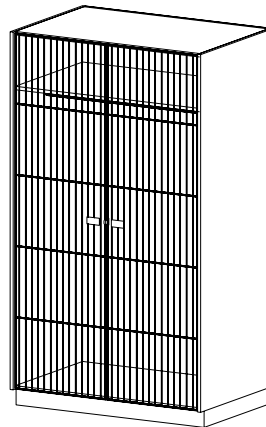

I6560

Uniform Storage w/Grille Doors

- One fixed shelf
- One hanger rod
- Inset grille doors
- Any hanger rod placed in a cabinet greater than 40-inches wide, will have a load rating of 140 lbs. (evenly distributed).

84

32 | 41

48