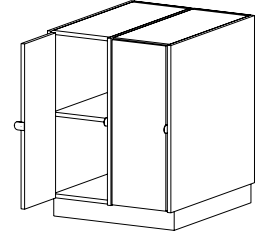

Base Instrument Storage (cont'd)

4 B-Size Compartments

CAT. NO **I0100**
DESCRIPTION **Open**
 • Two fixed shelves

HEIGHT 36

DEPTH 22 | 32 | 41

WIDTH 27

I1100 (Hinged L) **I1102** (Hinged R)

Individual Grille Doors
 • Two fixed shelves
 • Inset grille doors

36

22 | 32 | 41

27

I2100 (Hinged L) **I2102** (Hinged R)

Individual Wood Doors
 • Two fixed shelves
 • Inset wood doors

36

22 | 32 | 41

27

I3100 (Hinged L) **I3102** (Hinged R)

Full Height Solid Wood Doors
 • Two fixed shelves
 • Inset wood doors

36

22 | 32 | 41

27

2 A-Size Compartments and 2 B-Size Compartments

CAT. NO **I0900**
DESCRIPTION **Open**
 • Two fixed shelves