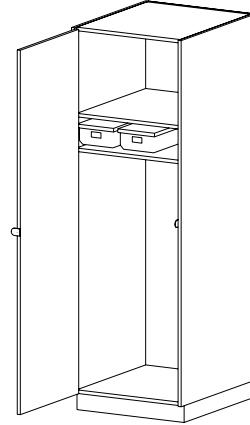

I6600 (Hinged L) I6602 (Hinged R)

Full Grille Door

- One fixed shelf provides 15" high general storage
- Inset grille door

84
22 | 32 | 41
27

I8600 (Hinged L) I8602 (Hinged R)

Full Height Wood Door

- One fixed shelf provides 15" high general storage
- Inset wood door

84
22 | 32 | 41
27

Tall Instrument Storage (cont'd)

1 L-Size Compartment w/2 Tote Trays and General Storage Above

CAT. NO **I4700**
DESCRIPTION Open

- Two fixed shelves
- Two tote trays

HEIGHT 84

DEPTH 22 | 32 | 41

WIDTH 27

I6700 (Hinged L) **I6702** (Hinged R)

Full Grille Door

- Two fixed shelves
- Two tote trays
- Inset grille door

HEIGHT 84

DEPTH 22 | 32 | 41

WIDTH 27

I8700 (Hinged L) **I8702** (Hinged R)