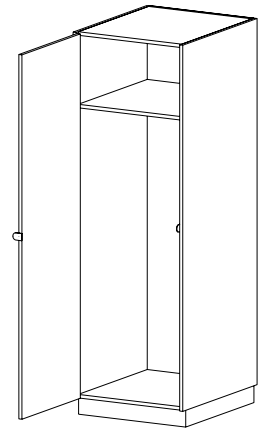

I6470

Full Grille Doors

- Two adjustable shelves in each compartment
- One fixed shelf
- Inset grille doors

84
22 | 32 | 41
48

I8470

Full Height Wood Doors

- Two adjustable shelves in each compartment
- One fixed shelf
- Inset wood doors

84
22 | 32 | 41
48

1 K-Size Compartment w/General Storage Above

CAT. NO I4600

DESCRIPTION Open

- One fixed shelf provides 15" high general storage

HEIGHT 84

DEPTH 22 | 32 | 41

WIDTH 27

I6600 (Hinged L) I6602 (Hinged R)

Full Grille Door

- One fixed shelf provides 15" high general storage
- Inset grille door

84
22 | 32 | 41
27

I8600 (Hinged L) I8602 (Hinged R)

Full Height Wood Door

- One fixed shelf provides 15" high general storage
- Inset wood door