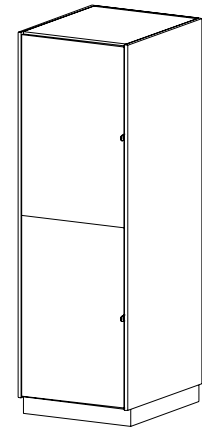

DESCRIPTION **Full Height Solid Wood Door**
 • Four fixed shelves
 • Inset wood door

HEIGHT 84

DEPTH 22 | 32 | 41

WIDTH 14

10 B-Size Compartments

CAT. NO **I4100**
DESCRIPTION **Open**
 • Eight fixed shelves

WIDTH 27

I6300 (Hinged L) **I6302** (Hinged R)

Full Grille Door
 • Inset grille door

HEIGHT 84

DEPTH 22 | 32 | 41

WIDTH 27

I8300 (Hinged L) **I8302** (Hinged R)

Full Height Solid Wood Door
 • Inset wood door

HEIGHT 84

DEPTH 22 | 32 | 41

WIDTH 27

2 G-Size Compartments

CAT. NO **I4350**
DESCRIPTION Open
 • One fixed center shelf

HEIGHT 84

DEPTH 22 | 32 | 41

WIDTH 27

I6350 (Hinged L) **I6352** (Hinged R)

Two Grille Doors
 • One fixed center shelf
 • Inset grille doors

HEIGHT 84

DEPTH 22 | 32 | 41

WIDTH 27

I7350 (Hinged L) **I7352** (Hinged R)

Two Wood Doors
 • One fixed center shelf
 • Inset wood doors