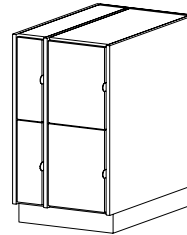

I3100 (Hinged L) **I3102** (Hinged R)

Full Height Solid Wood Doors
 • Two fixed shelves
 • Inset wood doors

36

22 | 32 | 41

27

2 A-Size Compartments and 2 B-Size Compartments

CAT. NO **I0900**
DESCRIPTION **Open**
 • Two fixed shelves

HEIGHT 36

DEPTH 22 | 32 | 41

WIDTH 22.625

I1900 (Hinged L) **I1902** (Hinged R)

Individual Grille Doors
 • Two fixed shelves
 • Inset grille doors

36

22 | 32 | 41

22.625

I2900 (Hinged L) **I2902** (Hinged R)

Individual Wood Doors
 • Two fixed shelves
 • Inset wood doors

36

22 | 32 | 41

22.625

I3900 (Hinged L) **I3902** (Hinged R)

Full Height Solid Wood Doors
 • Two fixed shelves
 • Inset wood doors