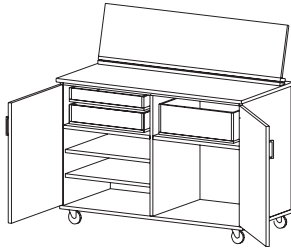

Music Specialty Items