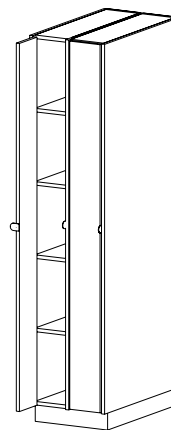

I6160 (Hinged L) **I6162** (Hinged R)

Individual Grille Doors
 • Eight fixed shelves
 • Inset grille doors

HEIGHT 84

DEPTH 22 | 32 | 41

WIDTH 18.25

I7160 (Hinged L) **I7162** (Hinged R)

Individual Wood Doors
 • Eight fixed shelves
 • Inset wood doors

HEIGHT 84

DEPTH 22 | 32 | 41

WIDTH 18.25

I8160 (Hinged L) **I8162** (Hinged R)

Full Height Solid Wood Doors
 • Eight fixed shelves
 • Inset wood doors

HEIGHT 84

DEPTH 22 | 32 | 41

WIDTH 18.25