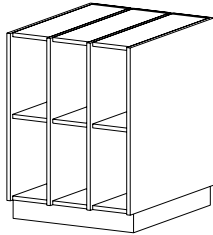

36

22 | 32 | 41

18 | 25

I2160 (Hinged L) **I2162** (Hinged R)

Individual Wood Doors
 • Two fixed shelves
 • Inset wood doors

36

22 | 32 | 41

18 | 25

I3160 (Hinged L) **I3162** (Hinged R)

Full Height Solid Wood Doors
 • Two fixed shelves
 • Inset wood doors

36

22 | 32 | 41

18 | 25

6 A-Size Compartments

CAT. NO **I0200**
DESCRIPTION Open
 • Three fixed shelves

HEIGHT 36

DEPTH 22 | 32 | 41

WIDTH 27

I1200 (Hinged L) **I1202** (Hinged R)

Individual Grille Doors
 • Three fixed shelves
 • Inset grille doors

36

22 | 32 | 41

27

I2200 (Hinged L) **I2202** (Hinged R)

Individual Wood Doors
 • Three fixed shelves
 • Inset wood doors

36

22 | 32 | 41

27

I3200 (Hinged L) **I3202** (Hinged R)

Full Height Solid Wood Doors
 • Three fixed shelves
 • Inset wood doors