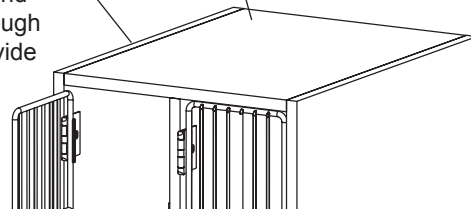

Stay-Close Grille Door

Hasp Grille Door

Shelves

All shelves are fixed, 3/4" thick solid phenolic (white or black)

Music “I” Cabinet Door Options

Door Options

All instrument storage and uniform/gown storage cabinets feature inset style doors. All doors include five knuckle institutional hinges and padlock eye (lock not included). All doors are hinged left unless otherwise specified.