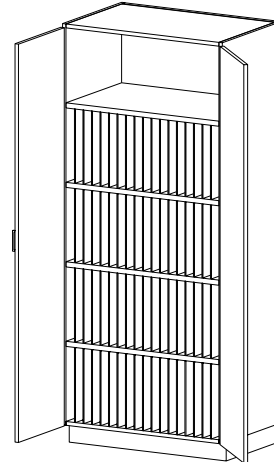

T1940

Vertical Folio Storage with Doors

- Removable 1/4" dividers
- Open storage above
- Four fixed shelves
- Two hinged doors

84

13 | 16 | 23

27 | 30 | 33 | 36 | 39 | 42 | 45 | 48