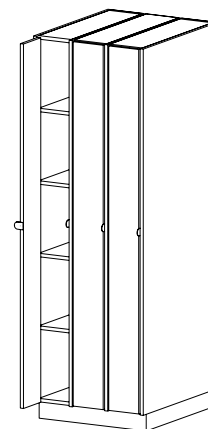

HEIGHT 84

DEPTH 22 | 32 | 41

WIDTH 18.25

I8160 (Hinged L) **I8162** (Hinged R)

Full Height Solid Wood Doors
 • Eight fixed shelves
 • Inset wood doors

HEIGHT 84

DEPTH 22 | 32 | 41

WIDTH 18.25

15 A-Size Compartments

CAT. NO I4200
DESCRIPTION Open
 • Twelve fixed shelves

HEIGHT 84

DEPTH 22 | 32 | 41

WIDTH 27

I6200 (Hinged L) **I6202** (Hinged R)

Individual Grille Doors
 • Twelve fixed shelves
 • Inset grille doors

HEIGHT 84

DEPTH 22 | 32 | 41

WIDTH 27

I7200 (Hinged L) **I7202** (Hinged R)

Individual Wood Doors
 • Twelve fixed shelves
 • Inset wood doors

HEIGHT 84

DEPTH 22 | 32 | 41

WIDTH 27

I8200 (Hinged L) **I8202** (Hinged R)

Full Height Solid Wood Doors
 • Twelve fixed shelves
 • Inset wood doors

HEIGHT 84

DEPTH 22 | 32 | 41

WIDTH 27

Tall Instrument Storage (cont'd)

5 B-Size Compartments

CAT. NO **I4000**
DESCRIPTION **Open**
 • Four fixed shelves