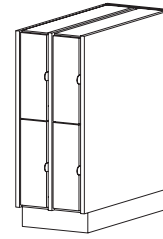

Base Instrument Storage

4 A-Size Compartments

CAT. NO **I0160**
DESCRIPTION Open
 • Two fixed shelves

HEIGHT 36

DEPTH 22 | 32 | 41

WIDTH 18 | 25

I1160 (Hinged L) **I1162** (Hinged R)

Individual Grille Doors
 • Two fixed shelves
 • Inset grille doors

36

22 | 32 | 41

18 | 25

I2160 (Hinged L) **I2162** (Hinged R)

Individual Wood Doors
 • Two fixed shelves
 • Inset wood doors

36

22 | 32 | 41

18 | 25