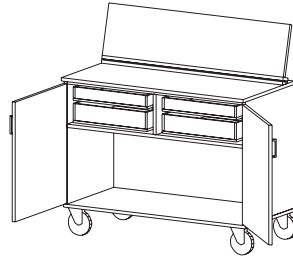

Music Specialty Items