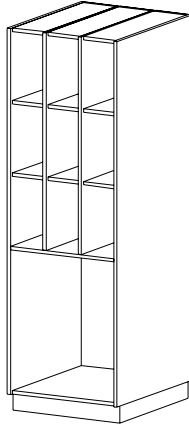

HEIGHT 84

DEPTH 22 | 32 | 41

WIDTH 22.625

I8900 (Hinged L) **I8902** (Hinged R)

Full Height Solid Wood Doors
 • Eight fixed shelves
 • Inset wood doors

HEIGHT 84

DEPTH 22 | 32 | 41

WIDTH 22.625

3 A-Size Compartments, 3 M-Size Compartments and 1 C-Size Compartment

CAT. NO **I4240**
DESCRIPTION **Open**
 • Four fixed shelves

HEIGHT 84

DEPTH 22 | 32 | 41

WIDTH 27

I7240 (Hinged L) **I7242** (Hinged R)

Individual Wood Doors
 • Four fixed shelves
 • Inset wood doors

HEIGHT 84

DEPTH 22 | 32 | 41

WIDTH 27

I8240 (Hinged L) **I8242** (Hinged R)

Full Height Solid Wood Doors
 • Four fixed shelves
 • Inset wood doors

HEIGHT 84

DEPTH 22 | 32 | 41

WIDTH 27

Tall Instrument Storage (cont'd)

9 A-Size Compartments and 1 C-Size Compartment

CAT. NO **I4250**
DESCRIPTION **Open**
 • Six fixed shelves

HEIGHT 84

DEPTH 22 | 32 | 41