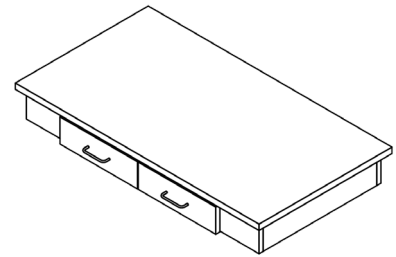

Wood Tables

Table frames on this page are intended for use in conjunction with fixed casework. Tops are not included.

CAT. NO	D6140
DESCRIPTION	Table Frame – No Legs
HEIGHT – in	3-3/4 (Sitting & ADA) | 4-5/8 (Standing)
HEIGHT – mm	95 | 117
DEPTH – in	22 | 28
DEPTH – mm	559 | 711
WIDTH – in	24 | 30 | 36 | 42 | 48 | 60 | 72
WIDTH – mm	610 | 762 | 914 | 1067 | 1219 | 1524 | 1829

CAT. NO	D6141
DESCRIPTION	Table Frame with One Drawer – No Legs
HEIGHT – in	3-3/4 (Sitting & ADA) | 4-5/8 (Standing)
HEIGHT – mm	95 | 117
DEPTH – in	22 | 28
DEPTH – mm	559 | 711
WIDTH – in	24 | 30 | 36
WIDTH – mm	610 | 762 | 914

CAT. NO	D6142
DESCRIPTION	Table Frame with Two Drawers – No Legs
HEIGHT – in	3-3/4 (Sitting & ADA) | 4-5/8 (Standing)
HEIGHT – mm	95 | 117
DEPTH – in	22 | 28
DEPTH – mm	559 | 711
WIDTH – in	42 | 48 | 60 | 72
WIDTH – mm	1067 | 1219 | 1524 | 1829

CAT. NO	D6191
DESCRIPTION	Table Leg – End
HEIGHT – in	29 (sitting) | 32-3/4 (ADA) | 35 (standing)
HEIGHT – mm	737 | 832 | 889