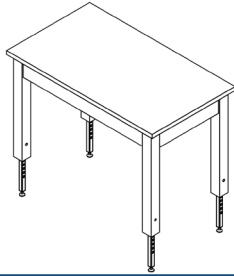

Adjustable-Height Wood Tables with Manual Adjustment and Leveling Glides

CAT. NO **D6350**

DESCRIPTION Table Frame

HEIGHT 30 - 37" Adjustable

DEPTH 24 | 30 | 48

WIDTH 24 | 30 | 36 | 42 | 48 | 60 | 72