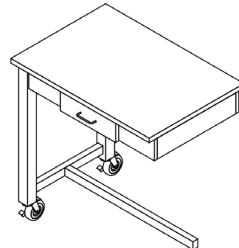

CAT. NO **D6261**

DESCRIPTION Table Frame with One Drawer – Left Legs

HEIGHT 30 (sitting) | 36 (standing)

DEPTH 24 | 30

WIDTH 24 | 30 | 36