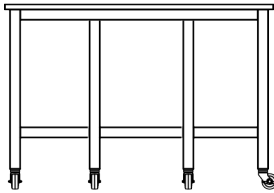

CAT. NO **V6290**

DESCRIPTION Metal trapezoidal table, fixed height with casters

HEIGHT 30 (sitting) | 34 (ADA) | 36 (standing)

DEPTH 24 | 30

WIDTH 48 | 60