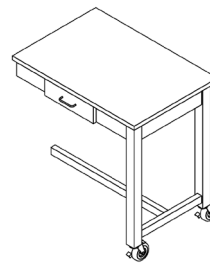

CAT. NO **D6271**

DESCRIPTION Table Frame with One Drawer – Right Legs

HEIGHT 30 (sitting) | 36 (standing)

DEPTH 24 | 30

WIDTH 24 | 30 | 36