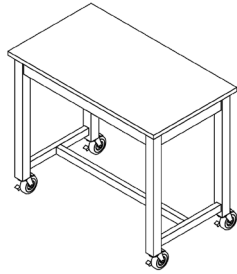

Fixed-Height Wood Tables With Casters

CAT. NO **D6250**

DESCRIPTION Table Frame

HEIGHT 30 (sitting) | 34 (ADA) | 36 (standing)

DEPTH 24 | 30 | 48

WIDTH 24 | 30 | 36 | 42 | 48 | 60 | 72