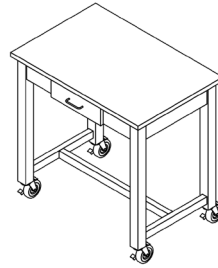

CAT. NO **D6251**

DESCRIPTION Table Frame with One Drawer

HEIGHT 30 (sitting) | 36 (standing)

DEPTH 24 | 30

WIDTH 24 | 30 | 36